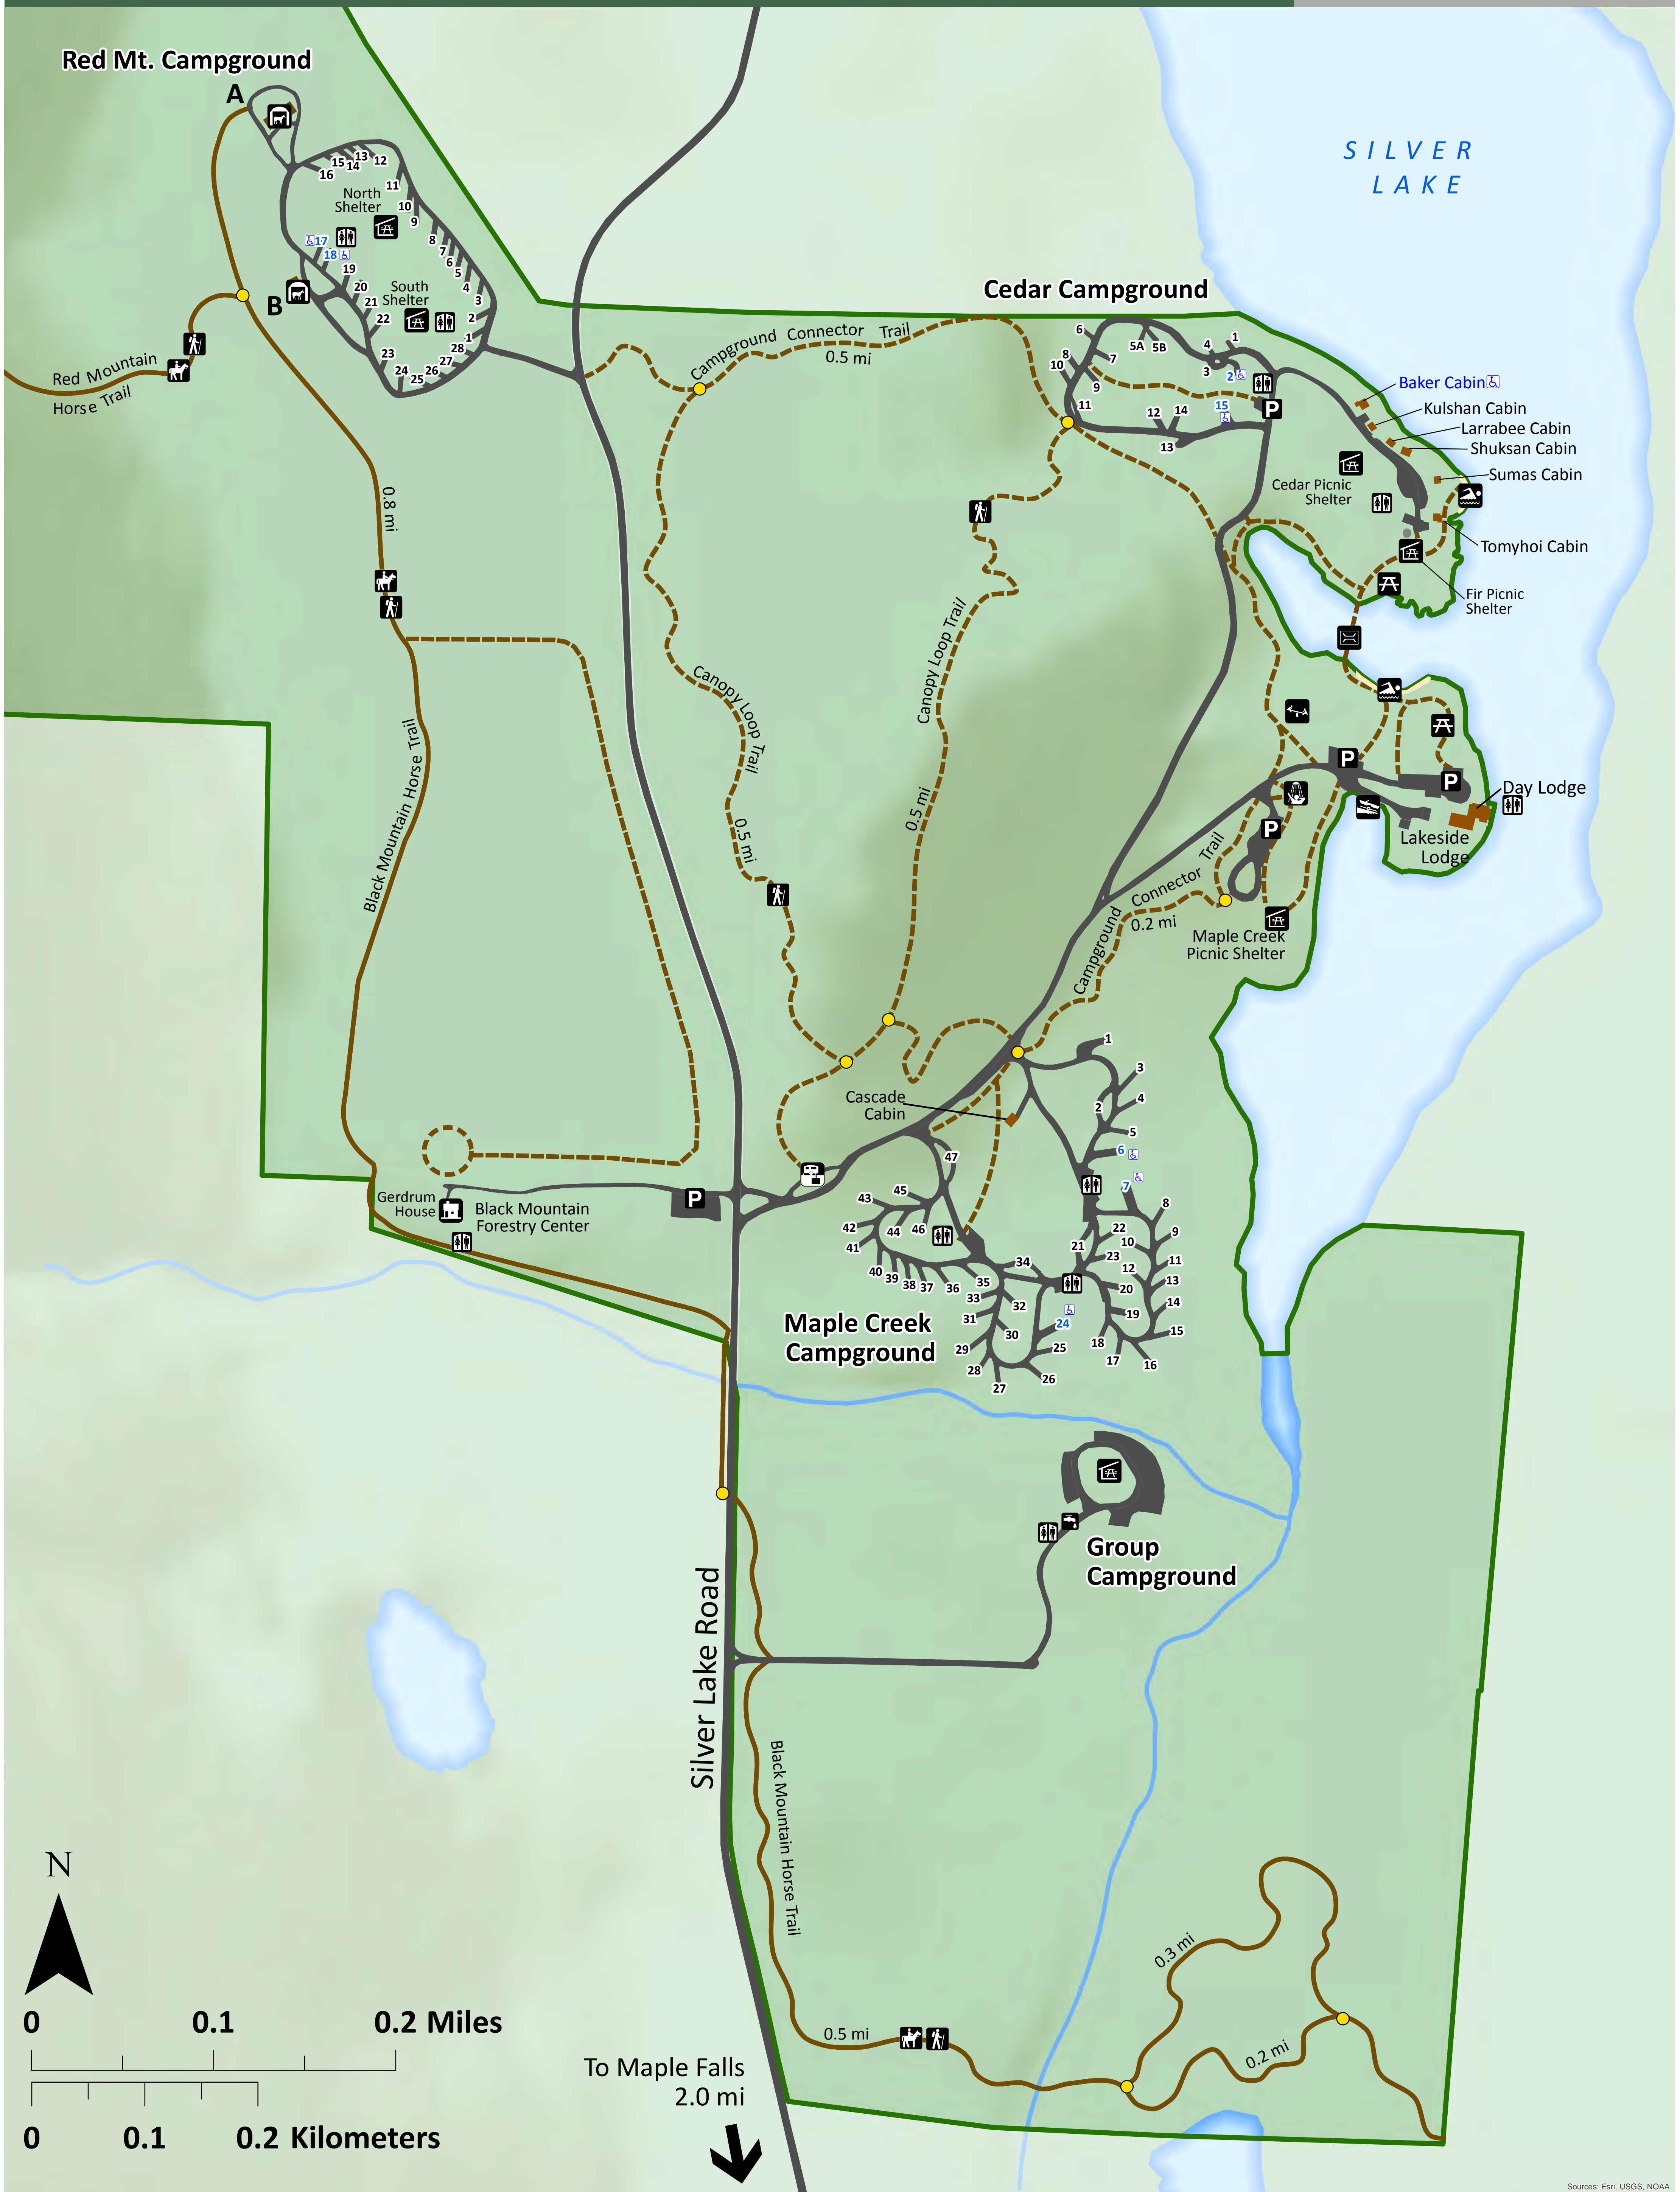

# Silver Lake Park

Whatcom County  
Parks & Recreation

Sources: Esri, USGS, NOAA

- |                 |                   |               |                    |
|-----------------|-------------------|---------------|--------------------|
| Parking         | Boat Launch       | Restroom      | Creek              |
| RV Dump Station | Historic Building | Showers       | Road               |
| Water           | Horse Stable      | Playground    | <b>Trail</b>       |
| Picnic Shelter  | Swimming Beach    | Park Boundary | Equestrian, Hiking |
| Picnic Area     | Bridge            | Trail Mileage | Hiking Only        |

Note to map users: Mobile maps approximate your location and may be inoperable at any time on any device. There are no warranties to accompany this material. Use at your own risk.

Scan for mobile map and to learn more