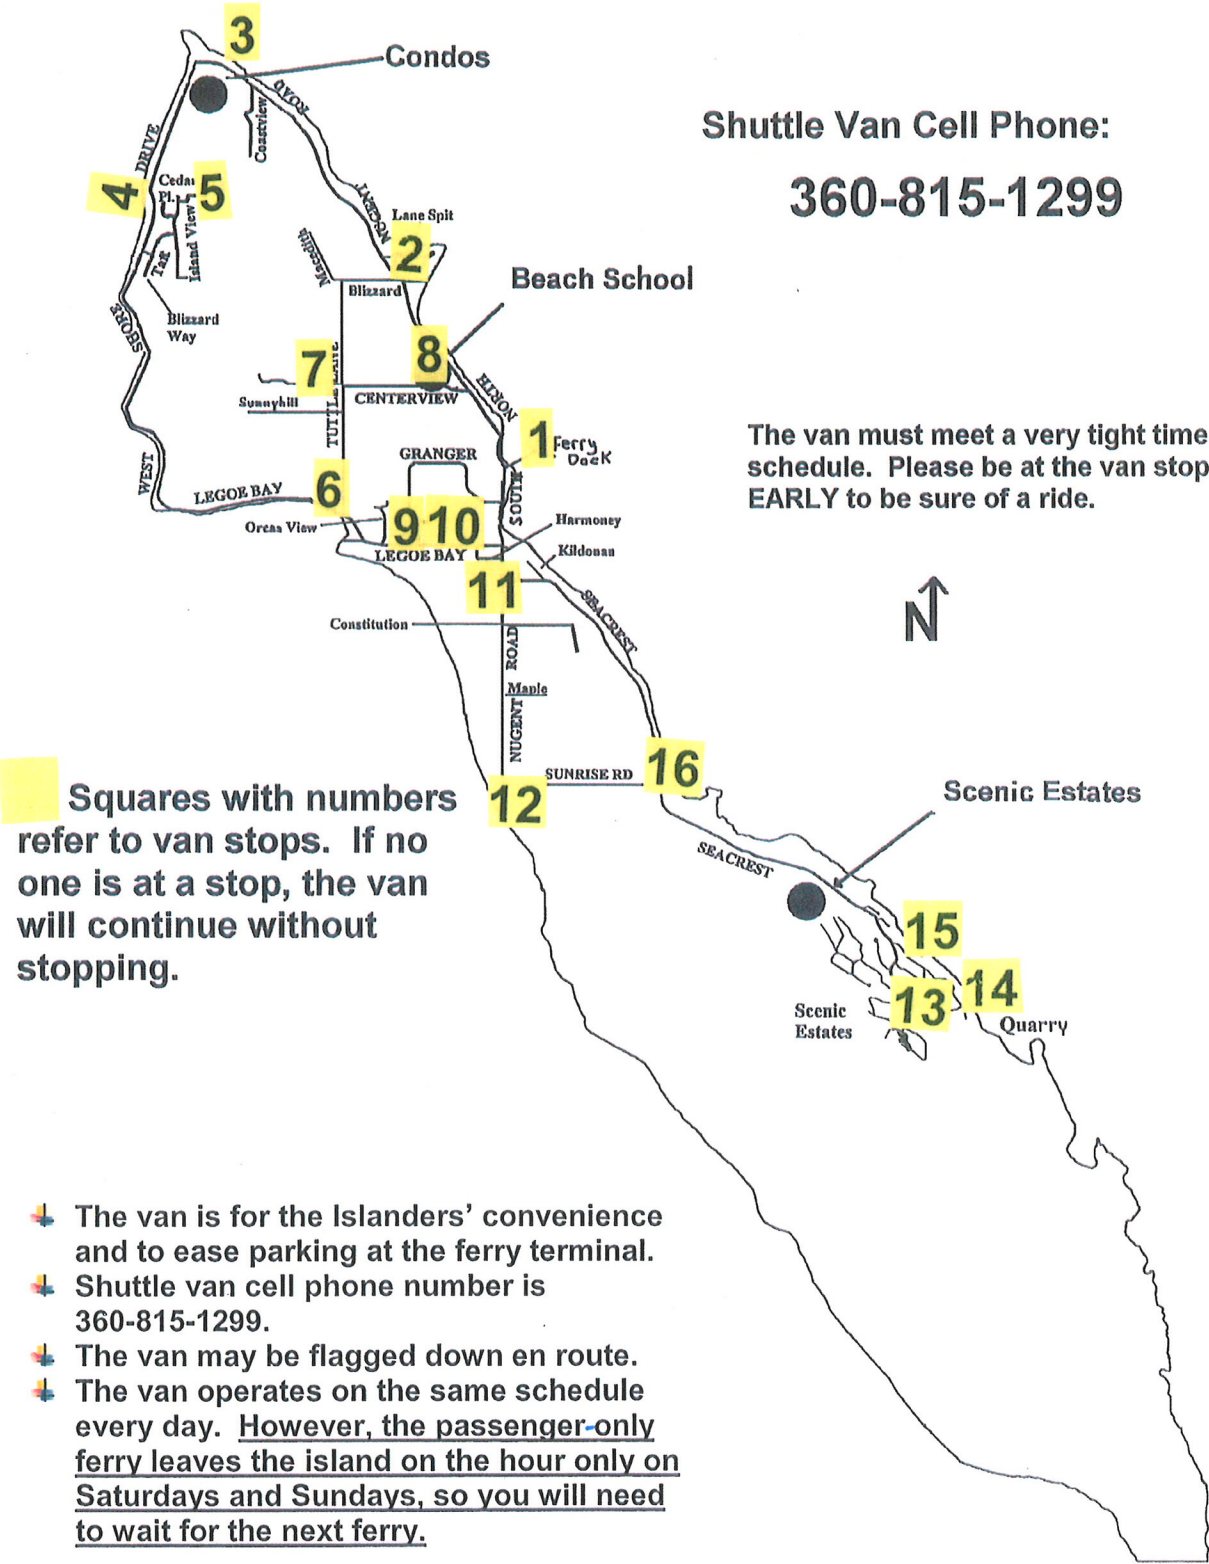

# LUMMI ISLAND FERRY DRY DOCK VAN SCHEDULE

Shuttle Van Cell Phone:

**360-815-1299**

The van must meet a very tight time schedule. Please be at the van stop **EARLY** to be sure of a ride.

**Squares with numbers refer to van stops. If no one is at a stop, the van will continue without stopping.**

- ✚ The van is for the Islanders' convenience and to ease parking at the ferry terminal.
- ✚ Shuttle van cell phone number is 360-815-1299.
- ✚ The van may be flagged down en route.
- ✚ The van operates on the same schedule every day. However, the passenger-only ferry leaves the island on the hour only on Saturdays and Sundays, so you will need to wait for the next ferry.
- ✚ No dogs allowed in the shuttle van.
- ✚ No bikes allowed in the shuttle van.