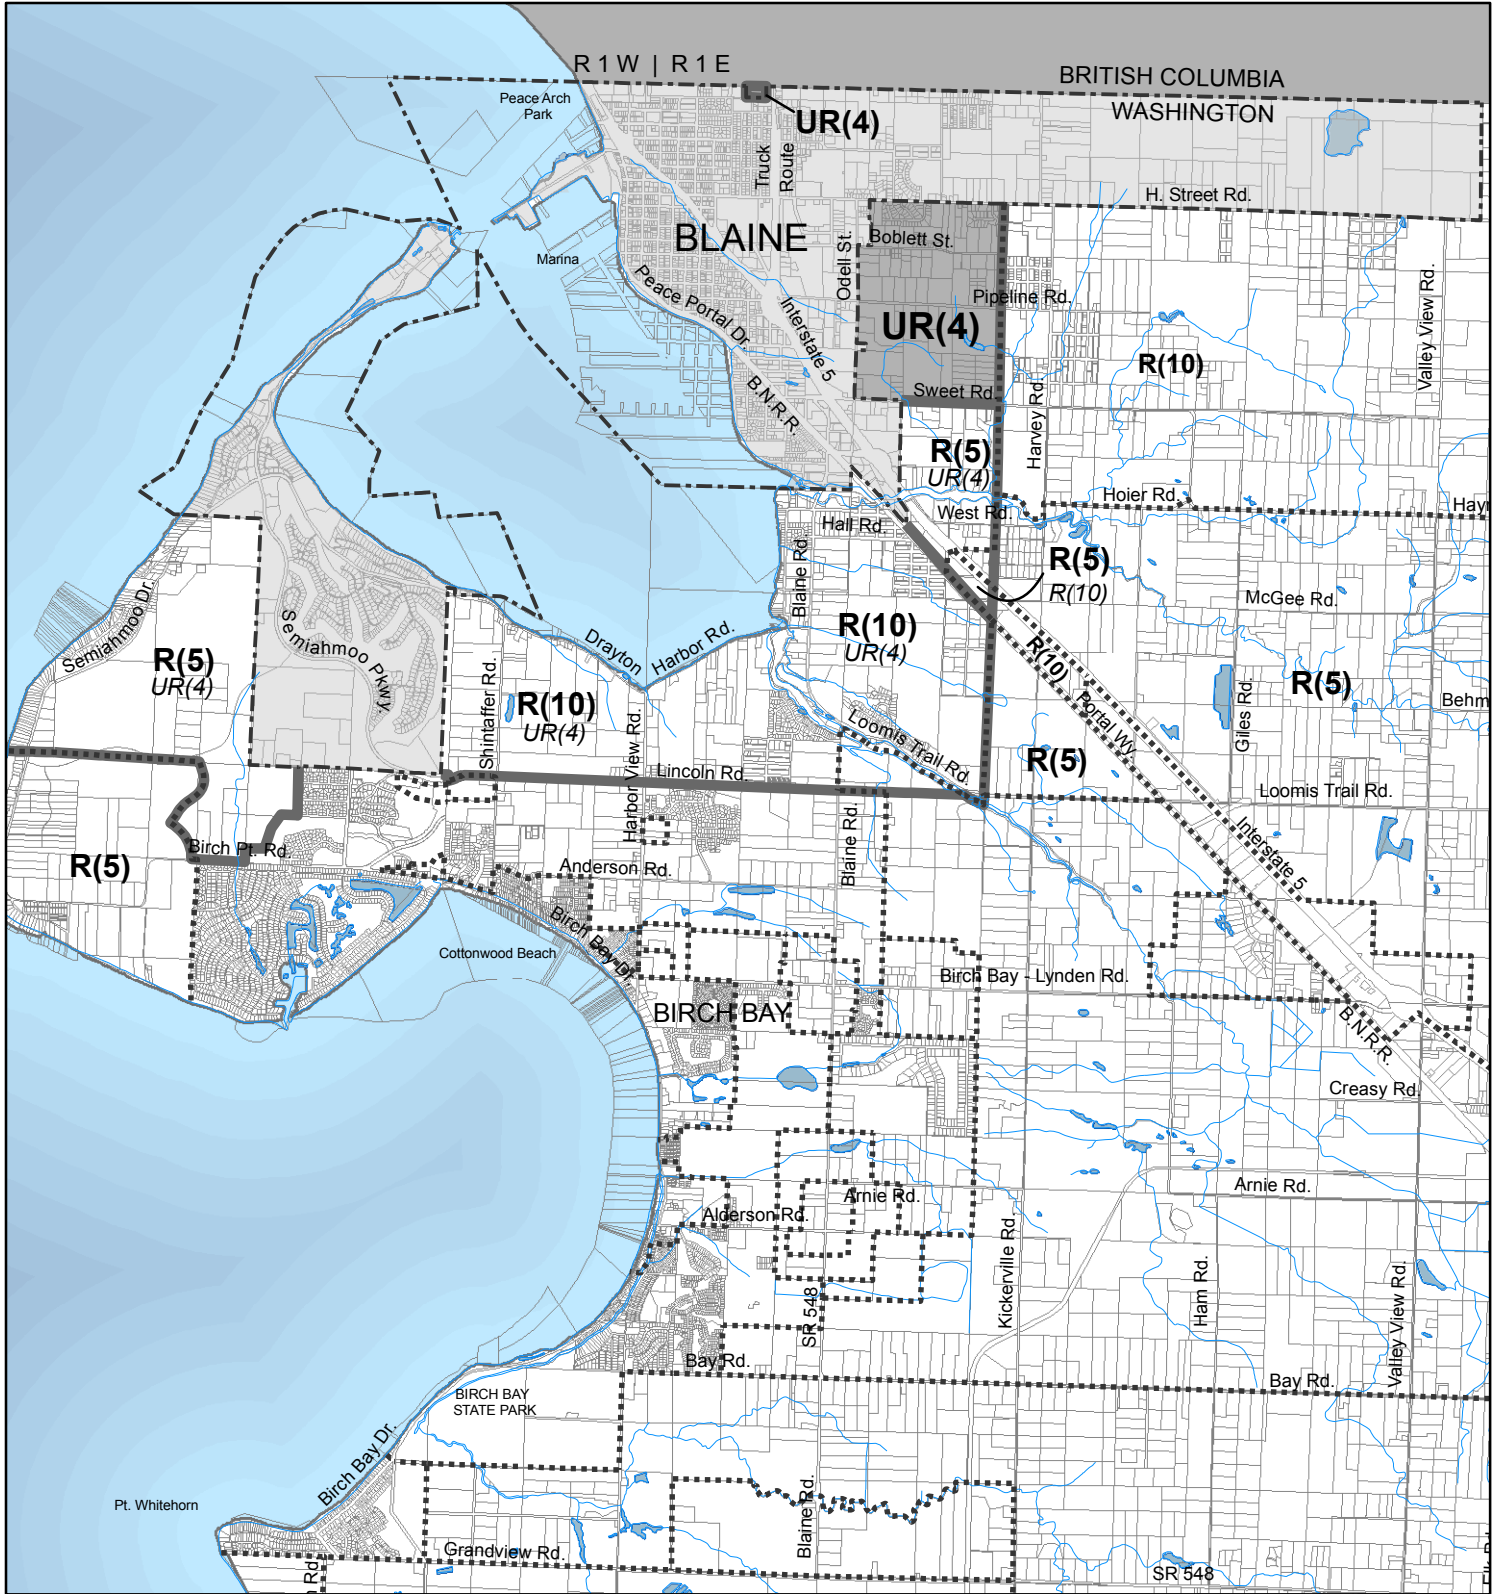

Official Zoning Map - Map UGA 2-a

Blaine UGA & Surrounding Area

Title 20 Zoning Designations

- Existing Zoning Boundary
- Proposed Urban Growth Areas
- Proposed Zoning Boundary

Proposed Zoning Designations in **bold**.
Existing Zoning Designations, when changing, in *italics*.

The entire Urban Growth Area has been zoned Short-Term Planning Area.

October 2009

Please Note: These maps do not reflect the zoning changes that may be adjacent to UGAs, as proposed in the Rural Element Update, passed by the Planning Commission 10/0/09.