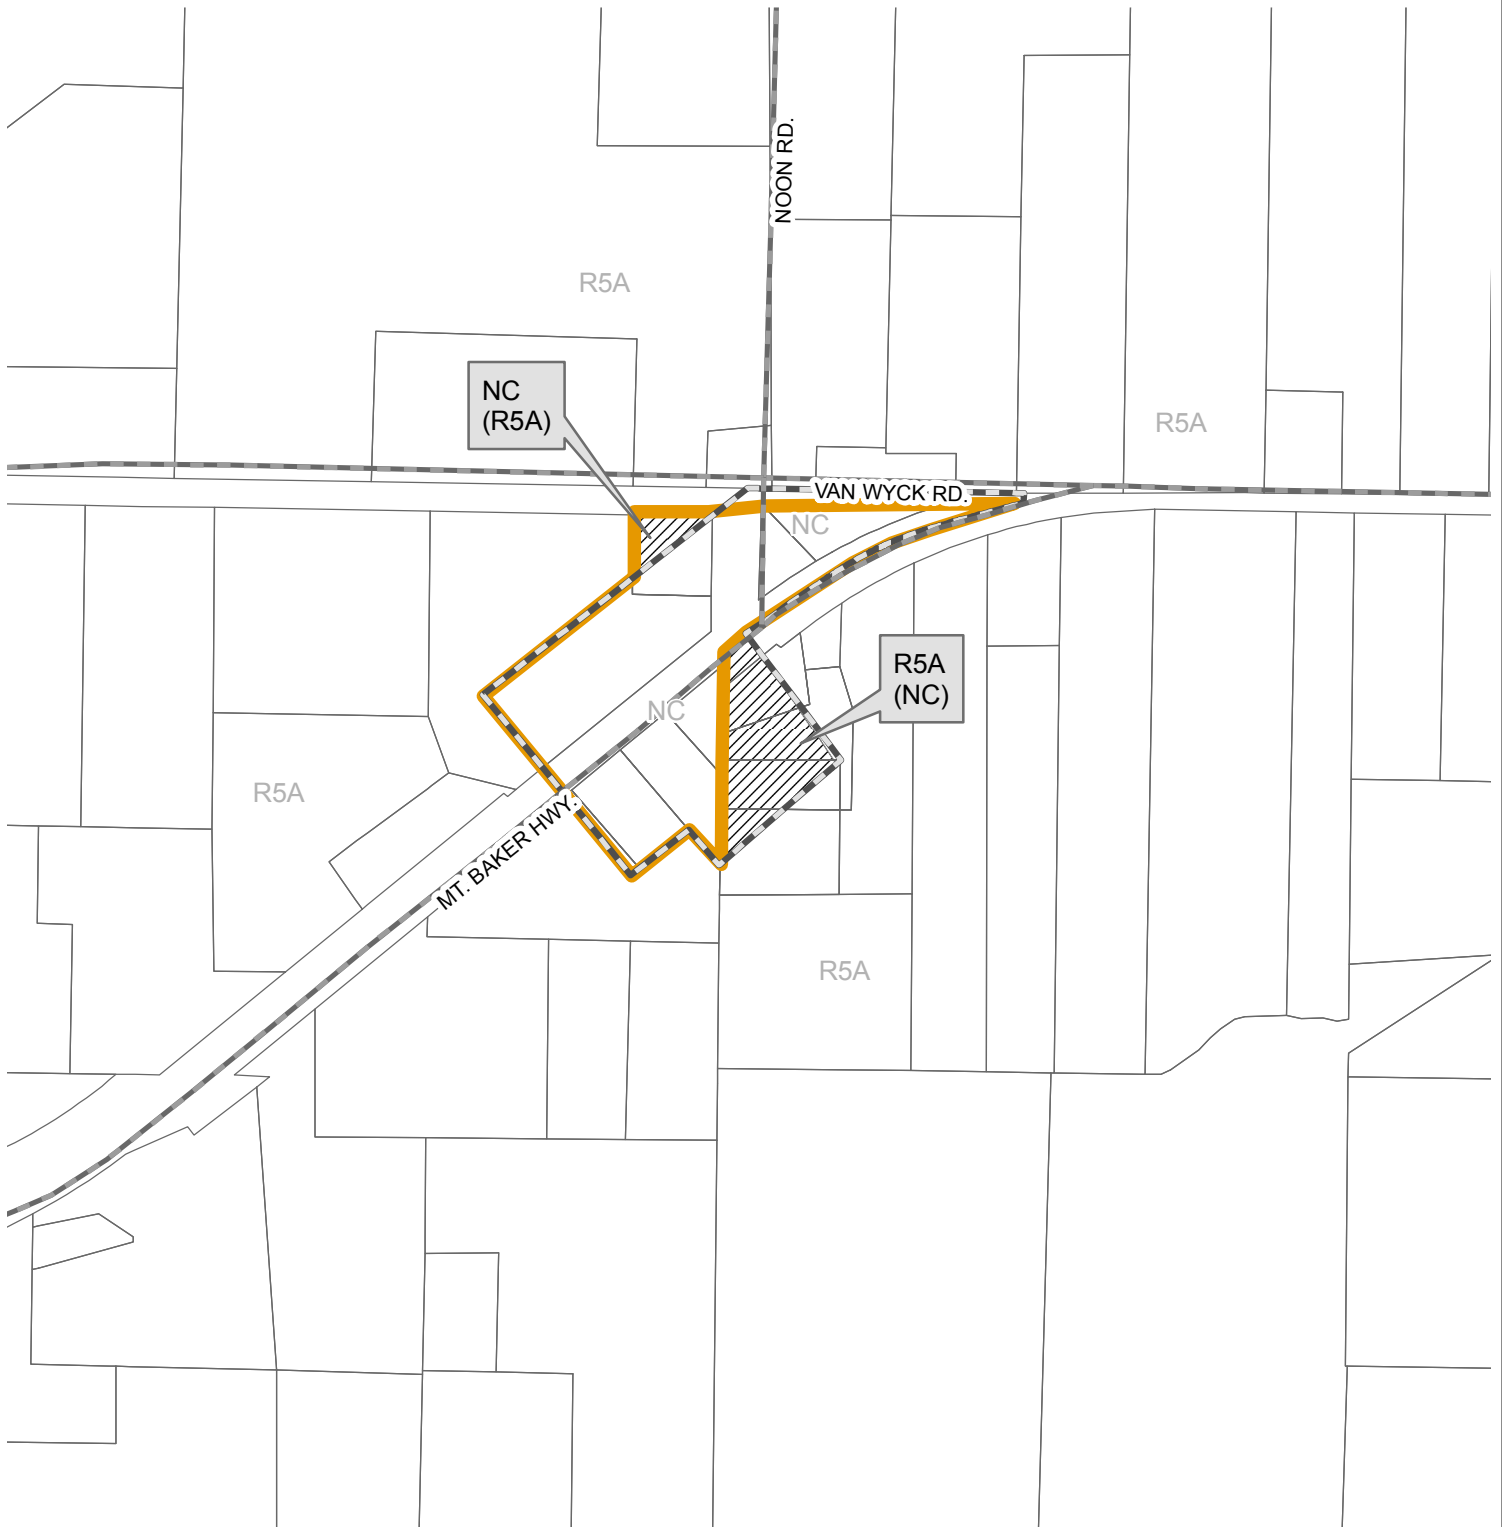

Van Wyck

File #: PLN2009-00011

Proposed Zoning

- Existing Zoning Boundary
- Proposed Zoning Boundary
- Proposed Rezone Area

Proposed Zoning - R5A (not in parentheses)
Existing Zoning - (NC)