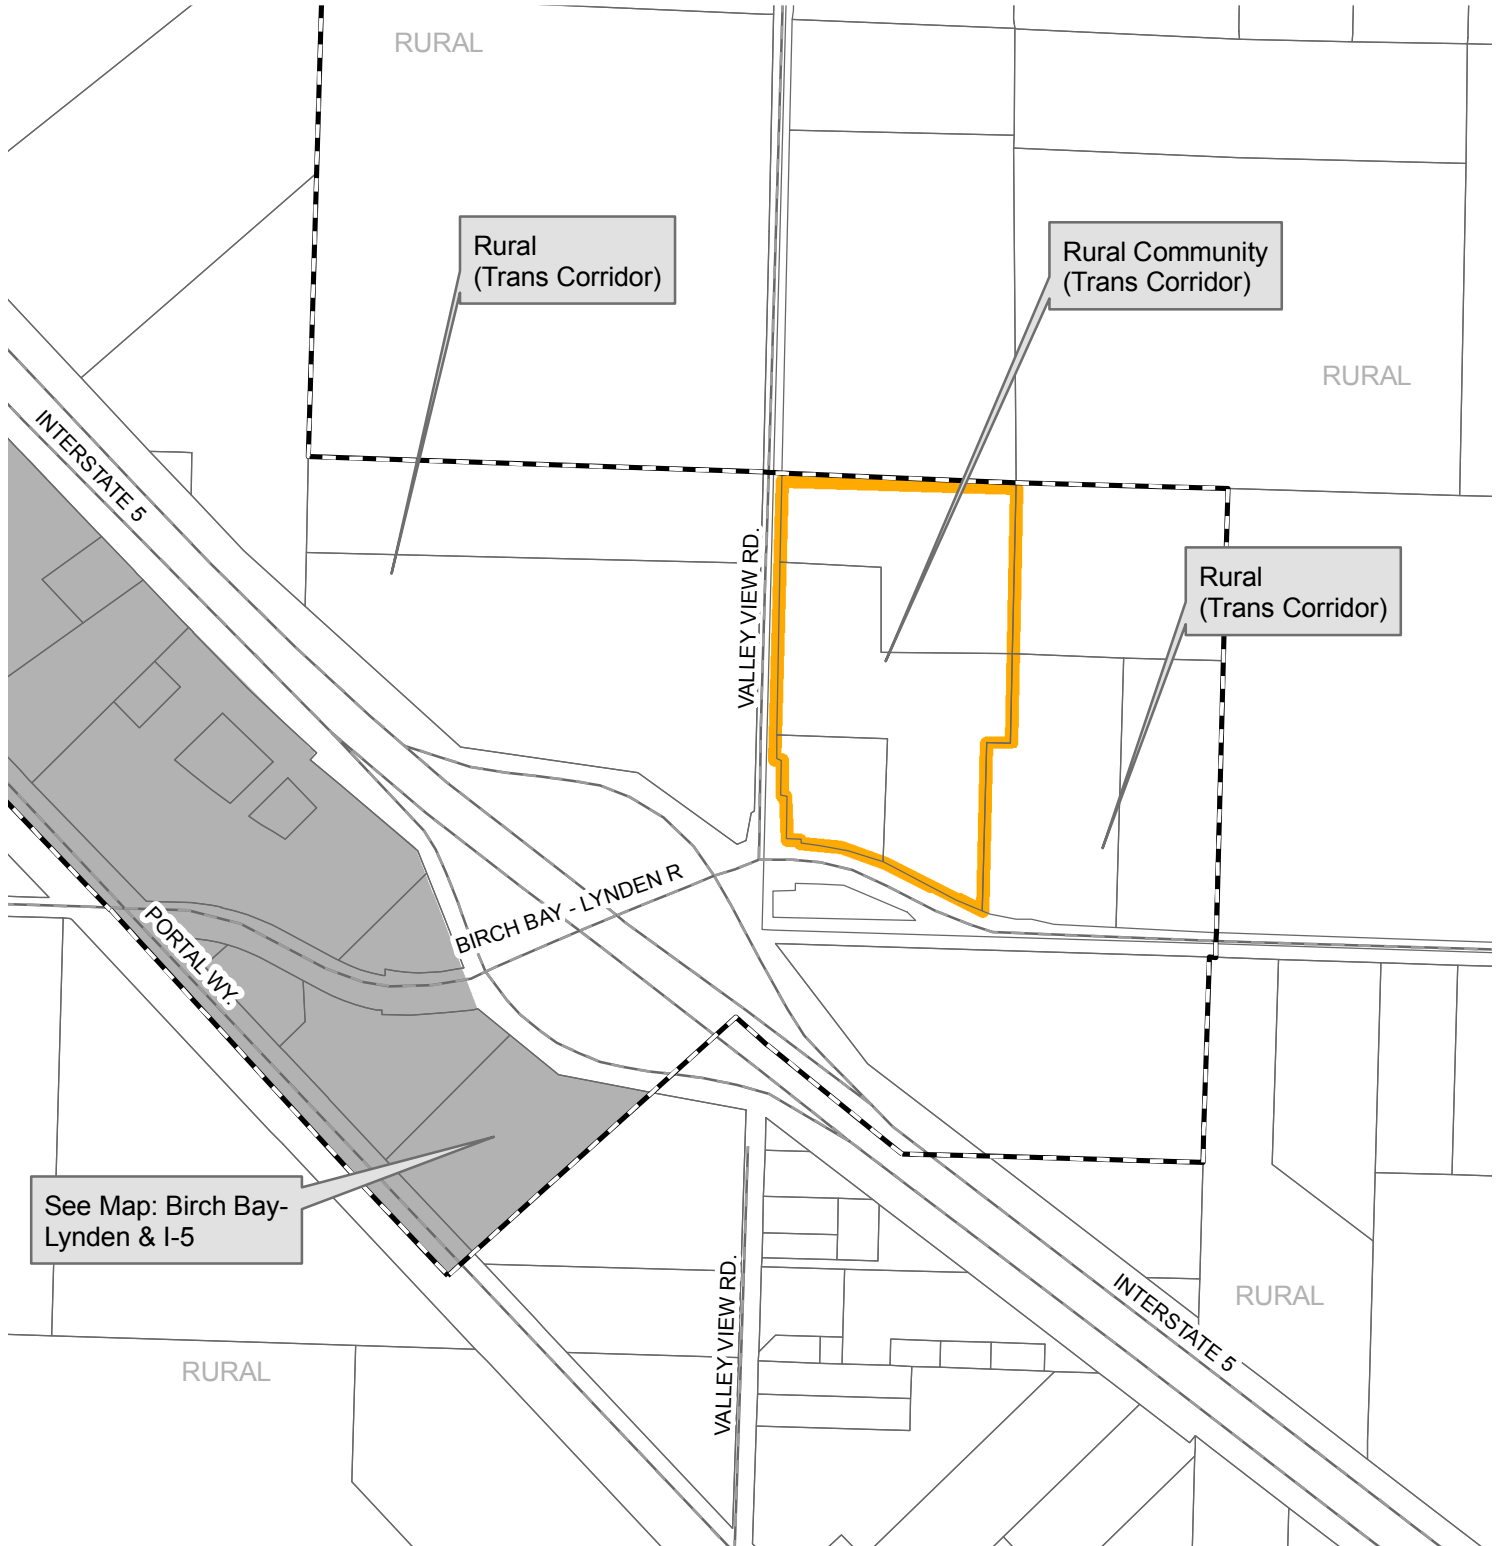

Birch Bay-Lynden & Valley View

File #: PLN2009-00011
Proposed Comprehensive Plan Land Use Changes

- Existing Comprehensive Plan Boundary
- Proposed Rural Community (Type I LAMIRD)

Proposed CP Designation - RURAL COMMUNITY (not in parentheses)
Existing CP Designation - (TRANS CORRIDOR)