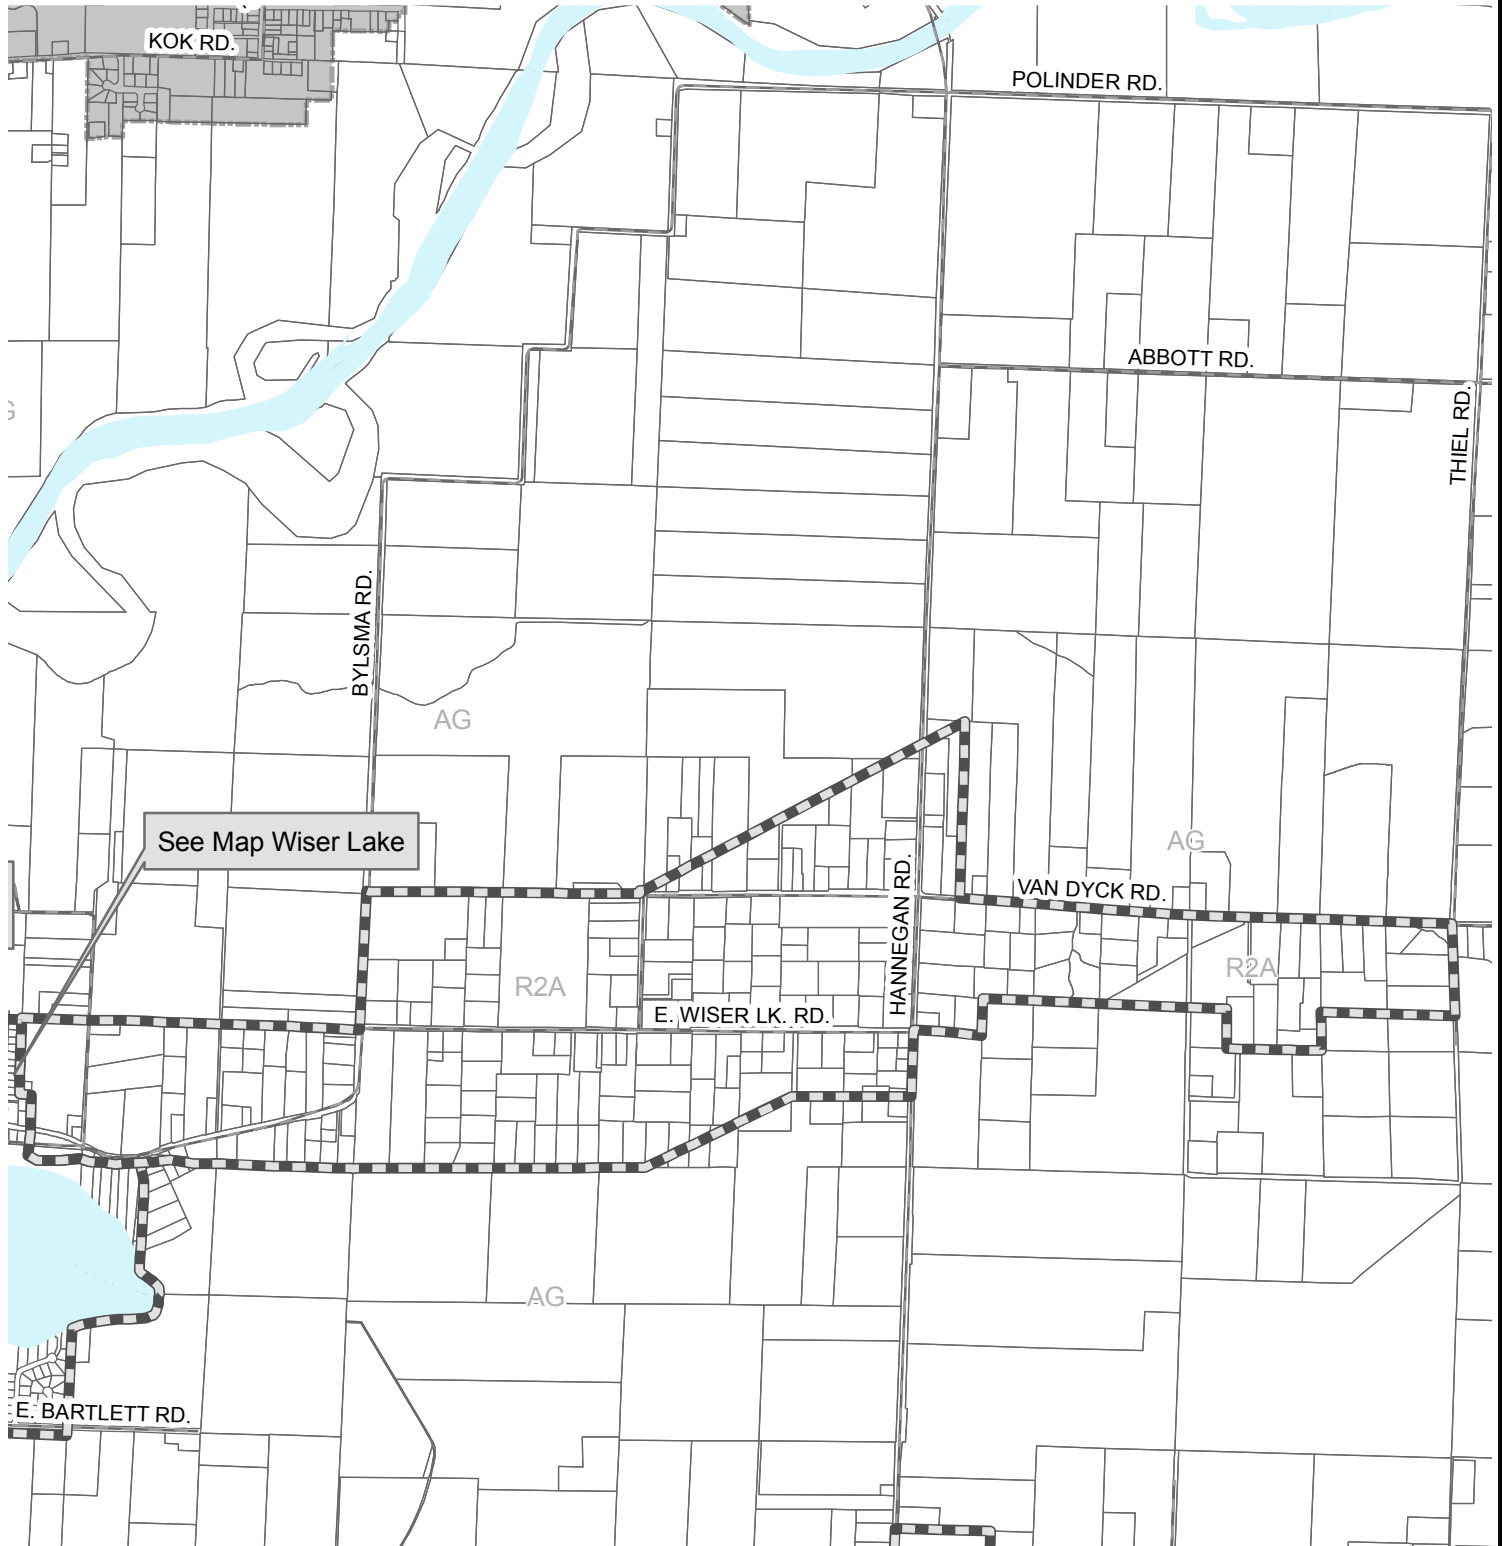

Wiser Lake East

File #: PLN2009-00011
No Proposed Zoning Changes

Existing Zoning Boundary

August 2010 by map