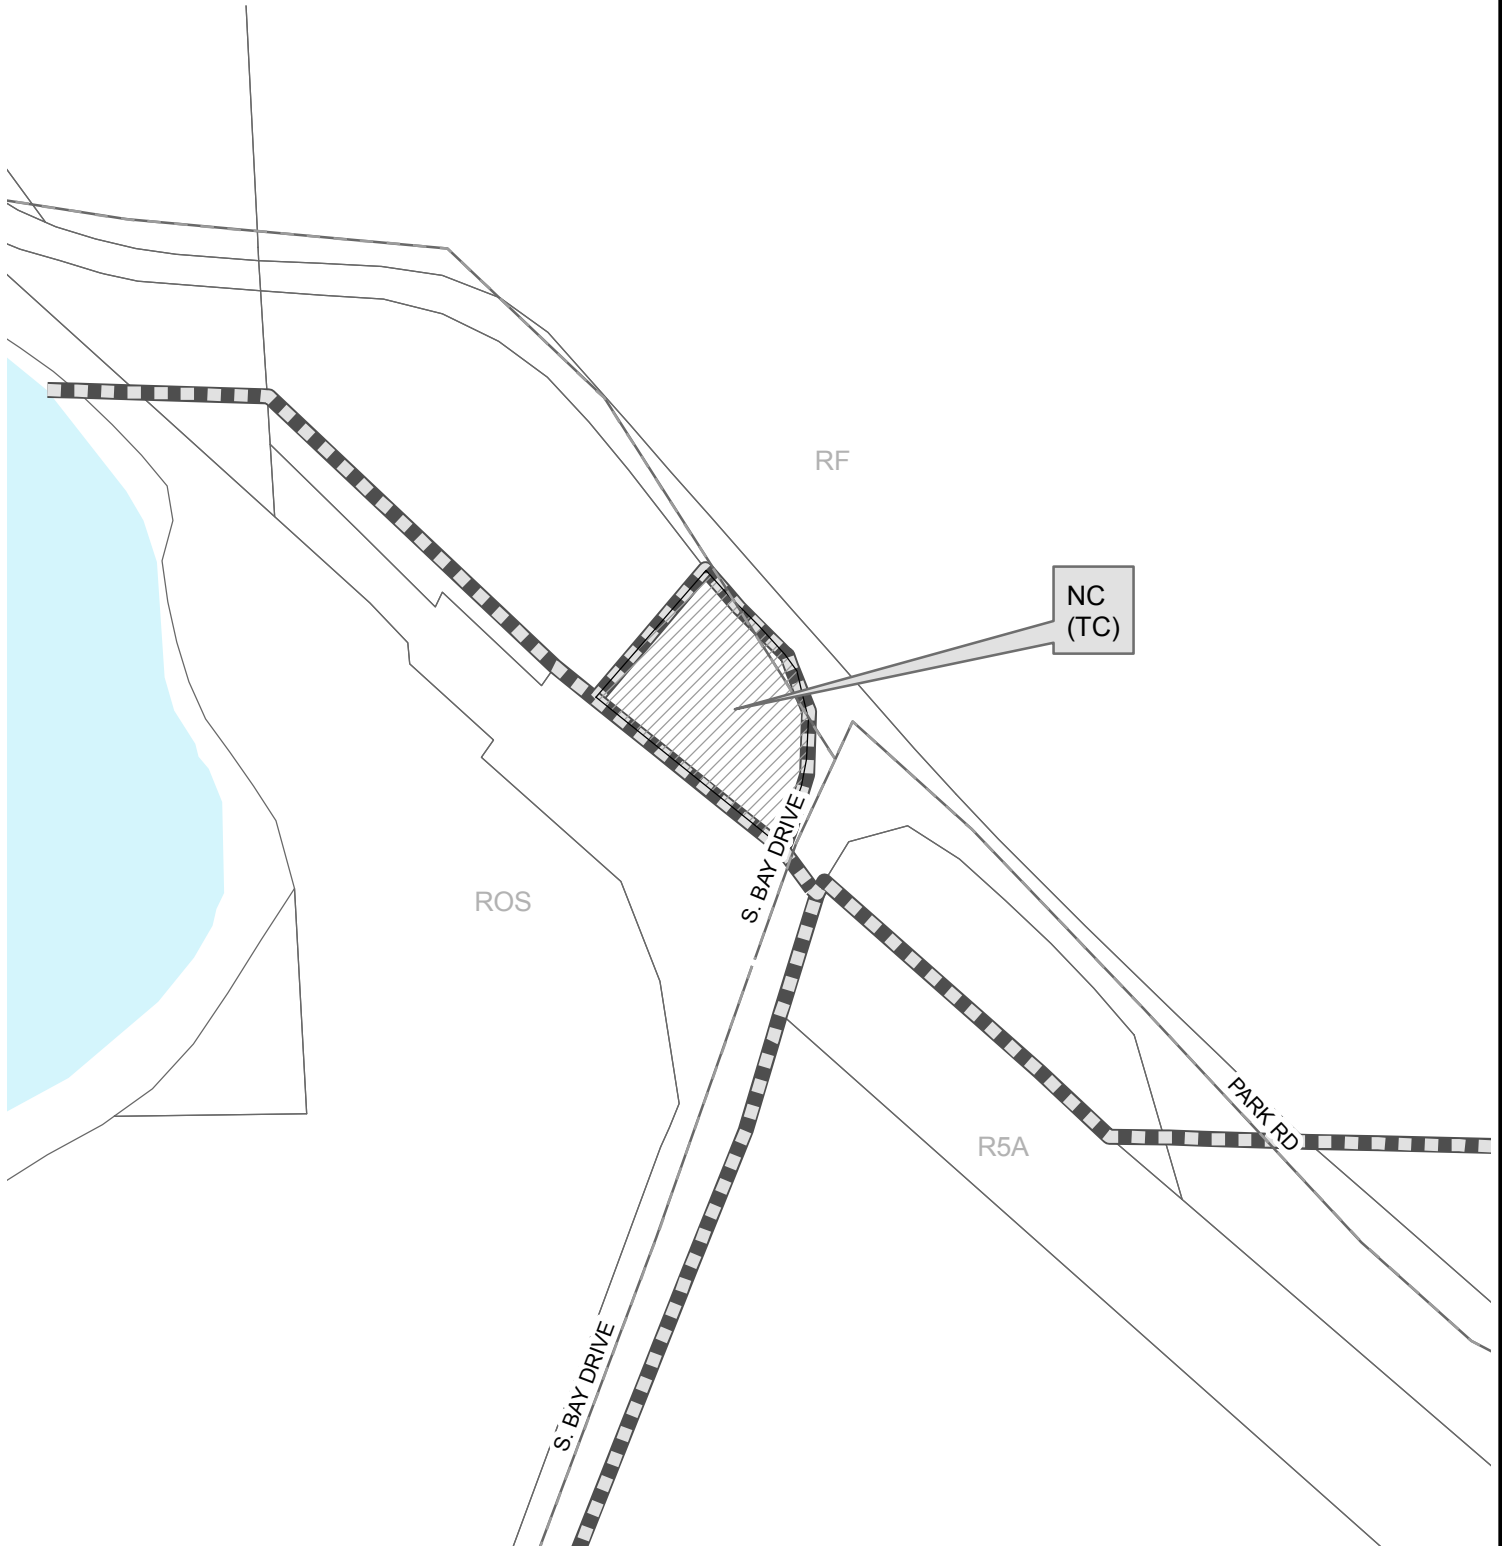

Blue Canyon

File #: PLN2009-00011

Proposed Rezoning

Existing Zoning Boundary

Proposed Rezone Area

Proposed Zoning - NC (not in parentheses)

Existing Zoning - (TC)

August 2010 by map