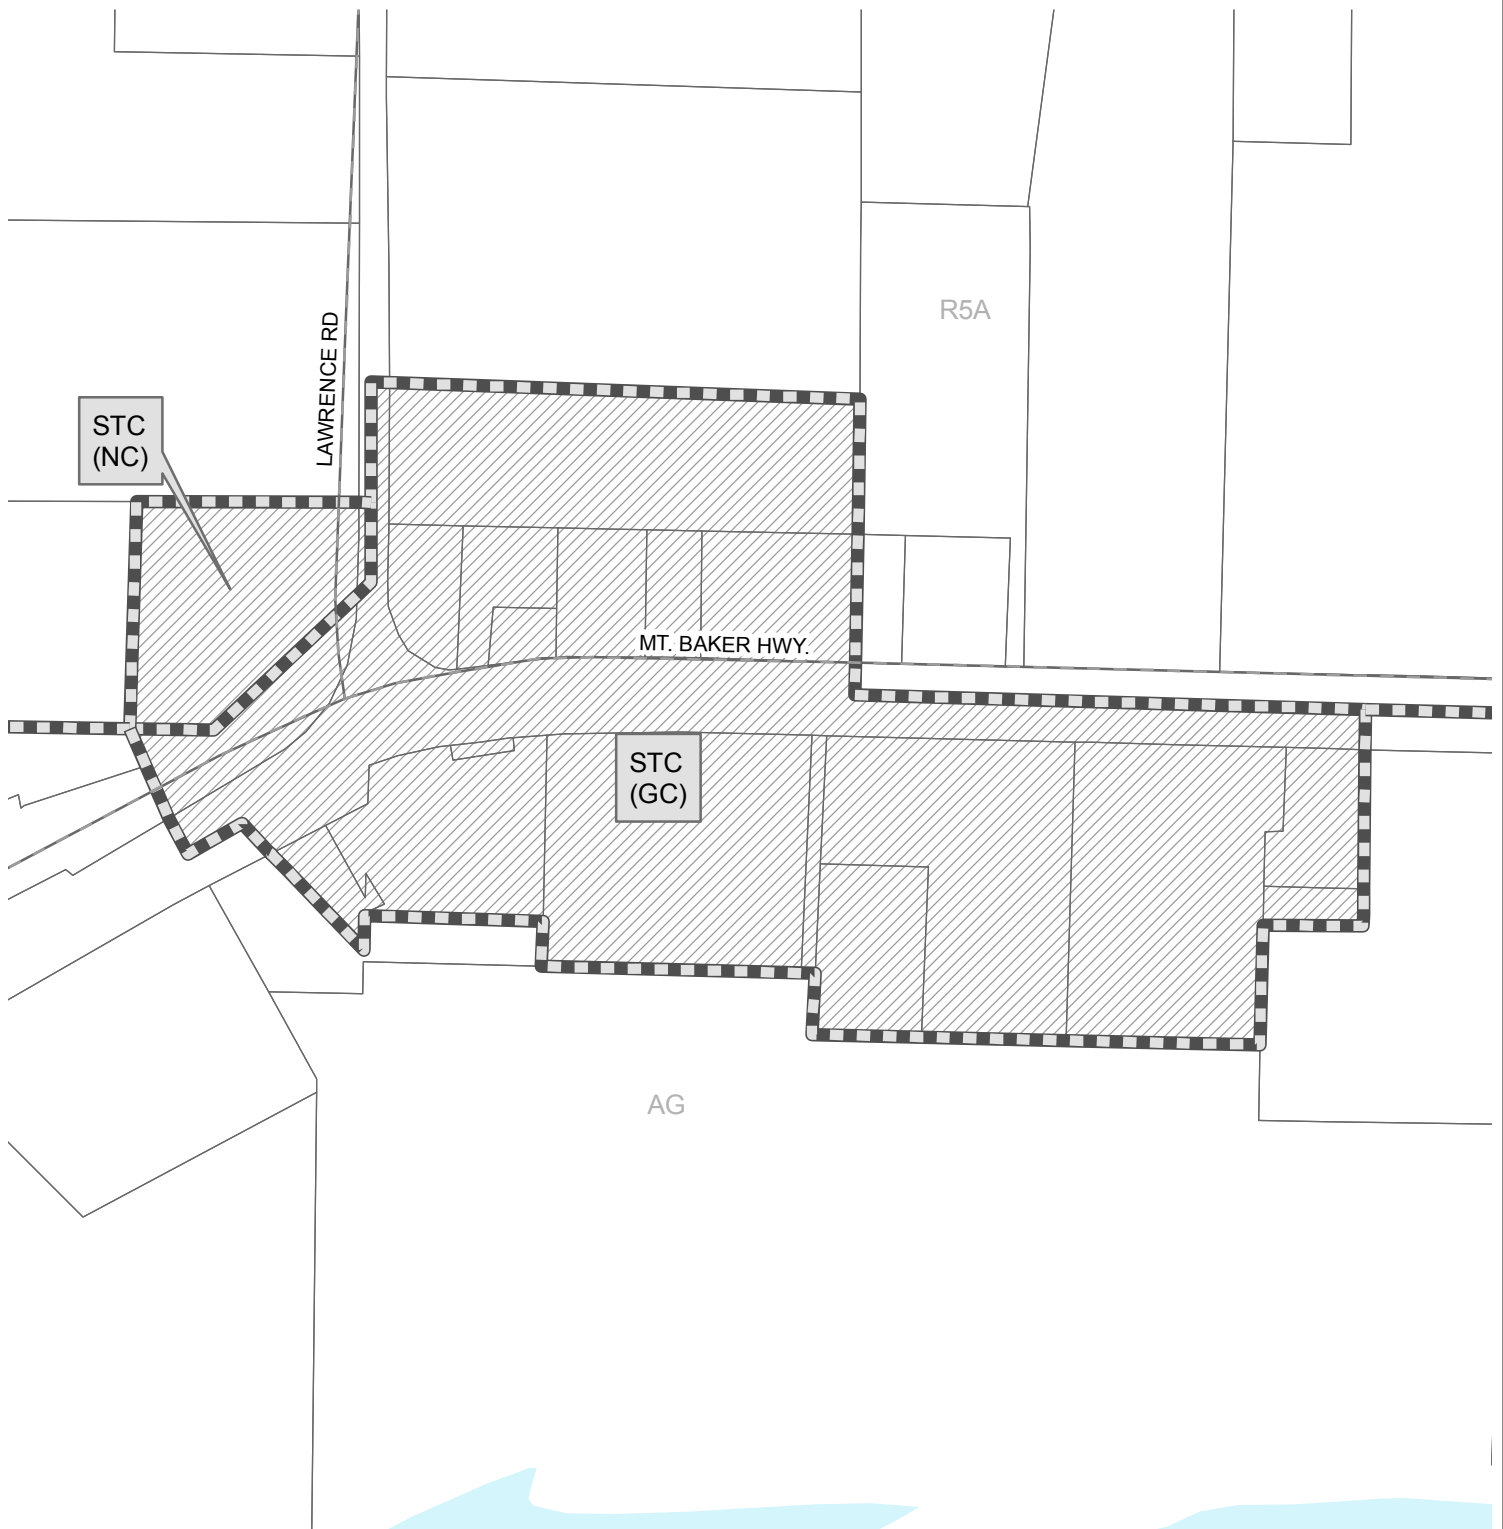

Nugents Corner

File #: PLN2009-00011

Proposed Rezoning

Existing Zoning Boundary

Proposed Zoning Boundary

Proposed Rezone Area

Proposed Zoning - RR5A (not in parentheses)

Existing Zoning - (RR2)