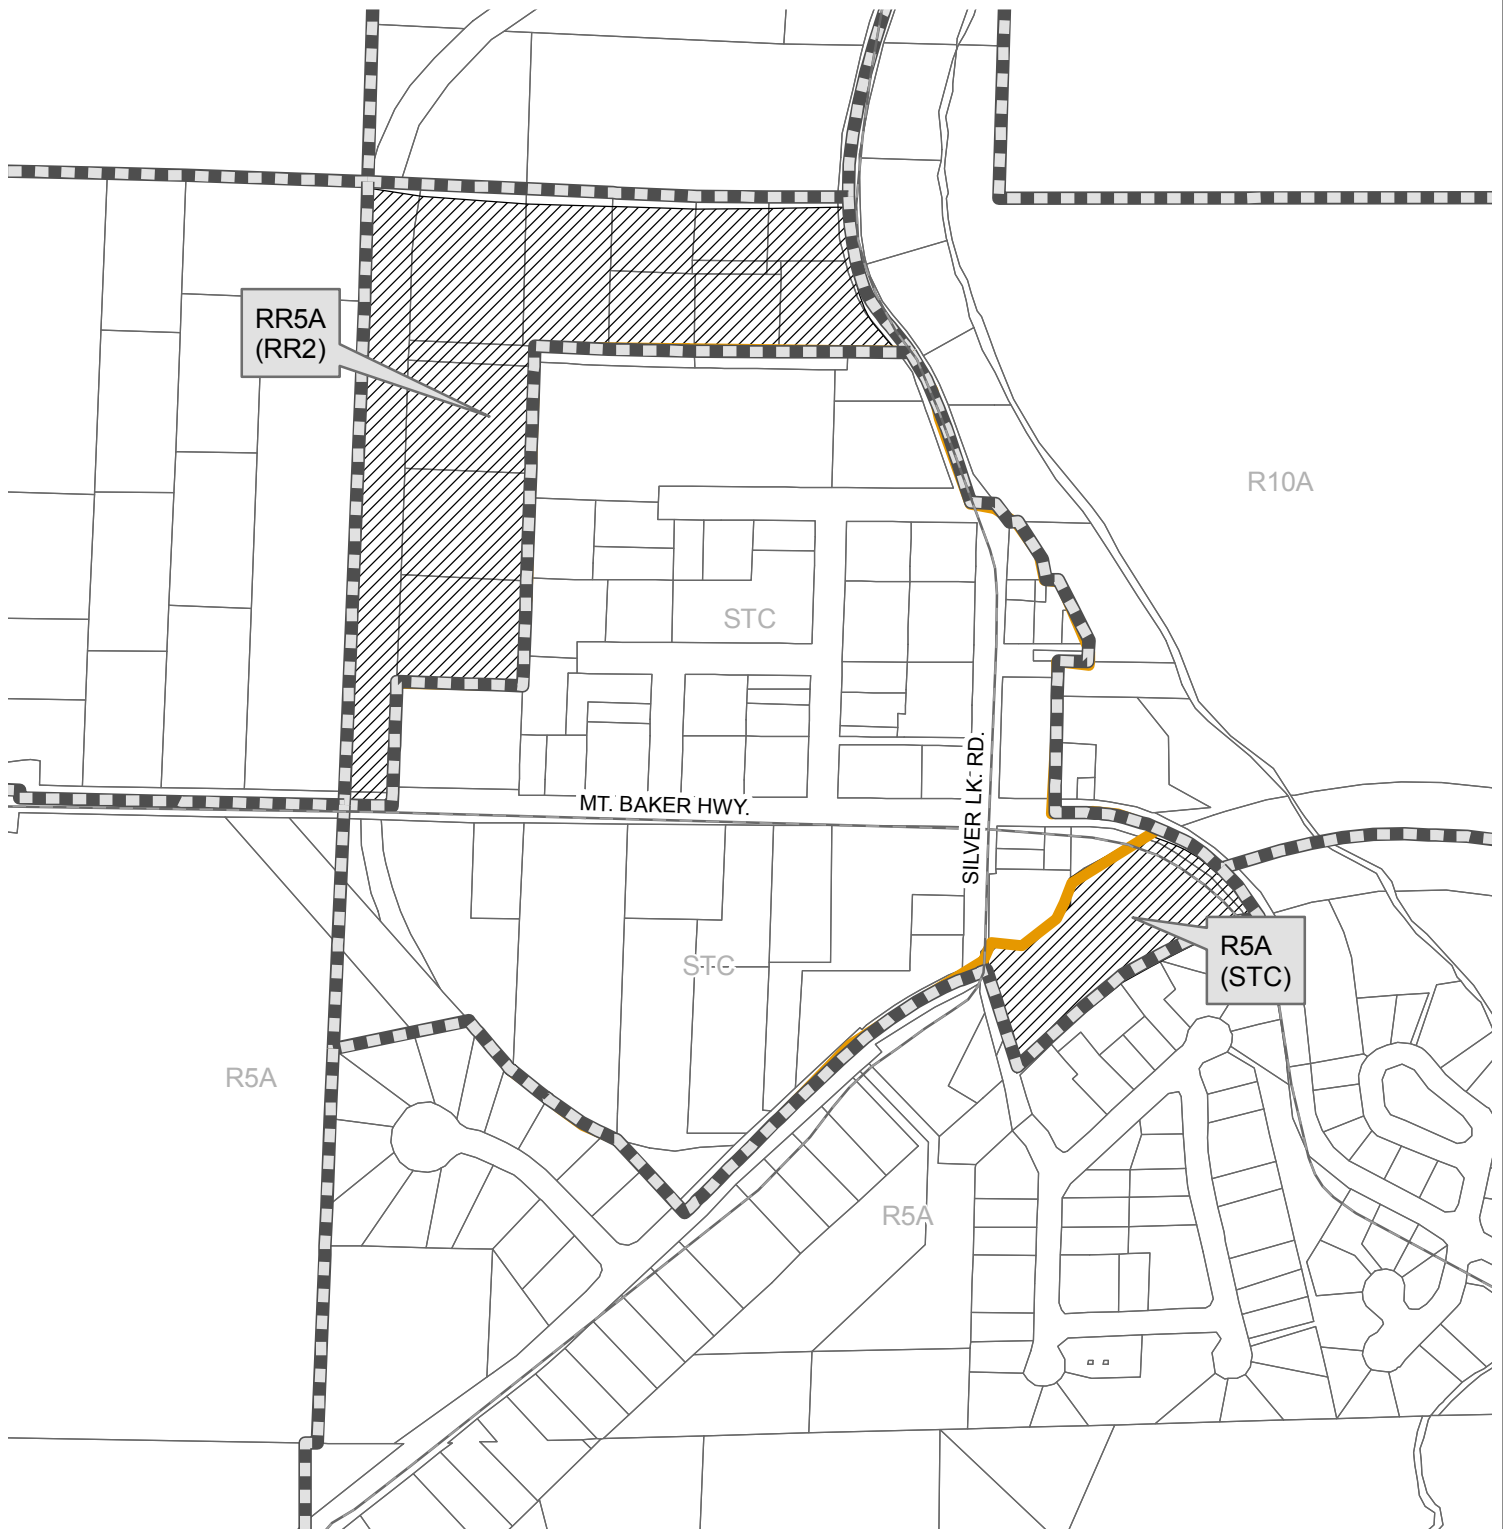

Maple Falls

File #: PLN2009-00011

Proposed Rezoning

Existing Zoning Boundary

Proposed Zoning Boundary

Proposed Rezone Area

Proposed Zoning - RR5A (not in parentheses)

Existing Zoning - (RR2)