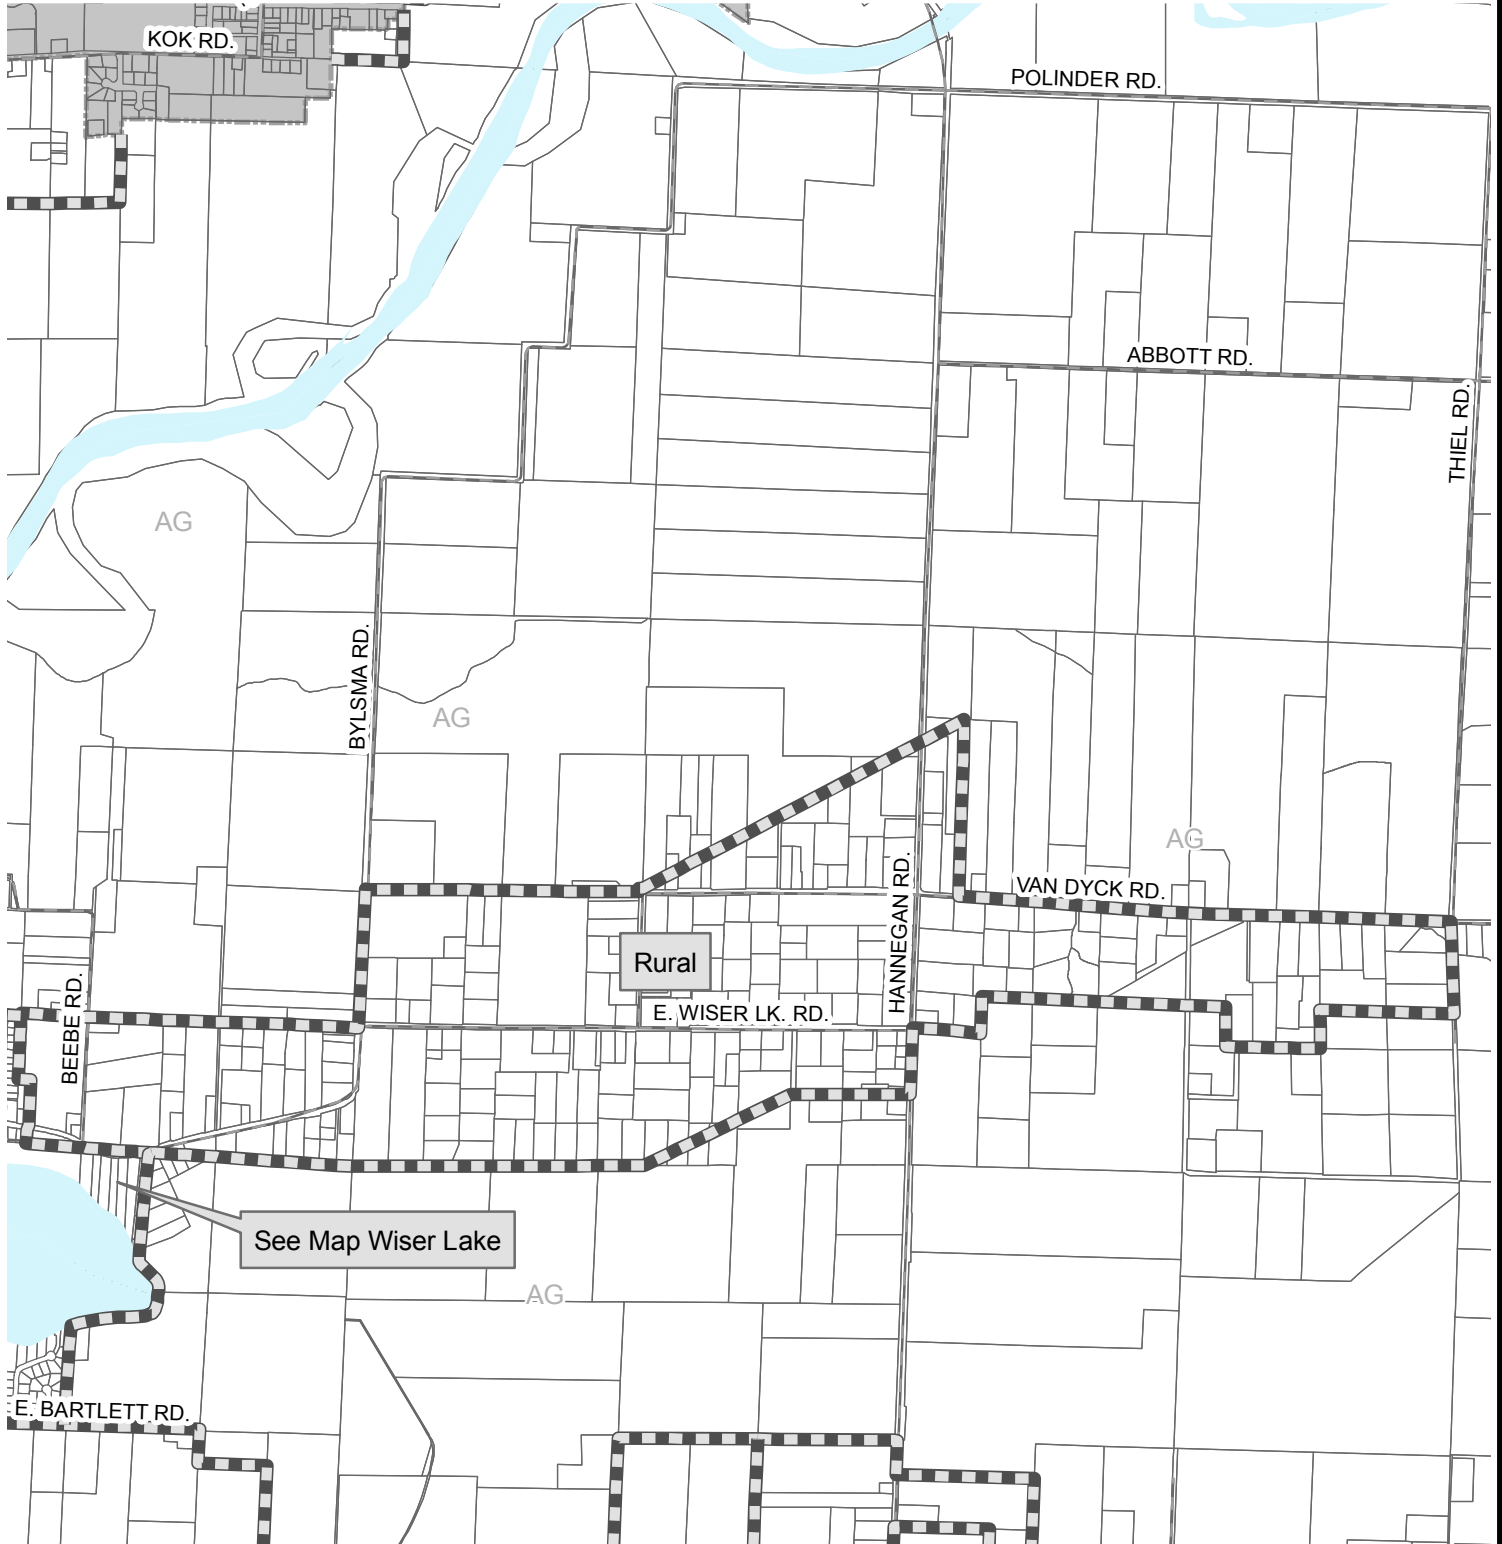

Wiser Lake East

File #: PLN2009-00011

No Proposed Comprehensive Plan Land Use Changes

Existing Comprehensive Plan Boundary

Proposed CP Designation - RURAL BUSINESS (not in parentheses)
Existing CP Designation - (TRANS CORRIDOR)