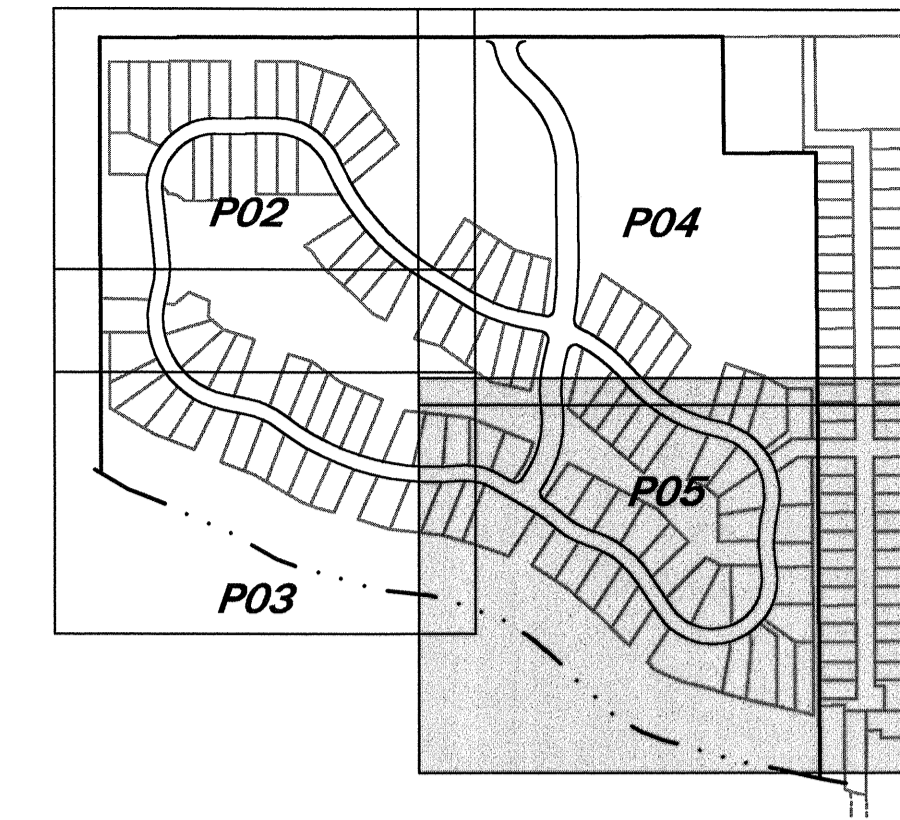

SEE SHEET P04

SEE SHEET P03

KEY MAP
NO SCALE

GULF OF GEORGIA

14711 NE 29th Place Suite 101
Bellevue, Washington 98007
425.885.7877 Fax: 425.885.7963

PRELIMINARY PLAT
POINT ROBERTS BEACH CLUB
STANTON LAND HOLDINGS, LLC
11410 NE 122ND WAY, SUITE 102
KIRKLAND, WASHINGTON 98034

DATE	MAY 29, 2007
DESIGNED	LRB
DRAWN	LRB / SDM
APPROVED	LRB
PROJECT NUMBER	06093
PROJECT MANAGER	LALE HERMANSEN

SHEET	OF
P05	6

NO.	REVISIONS

5-29-07