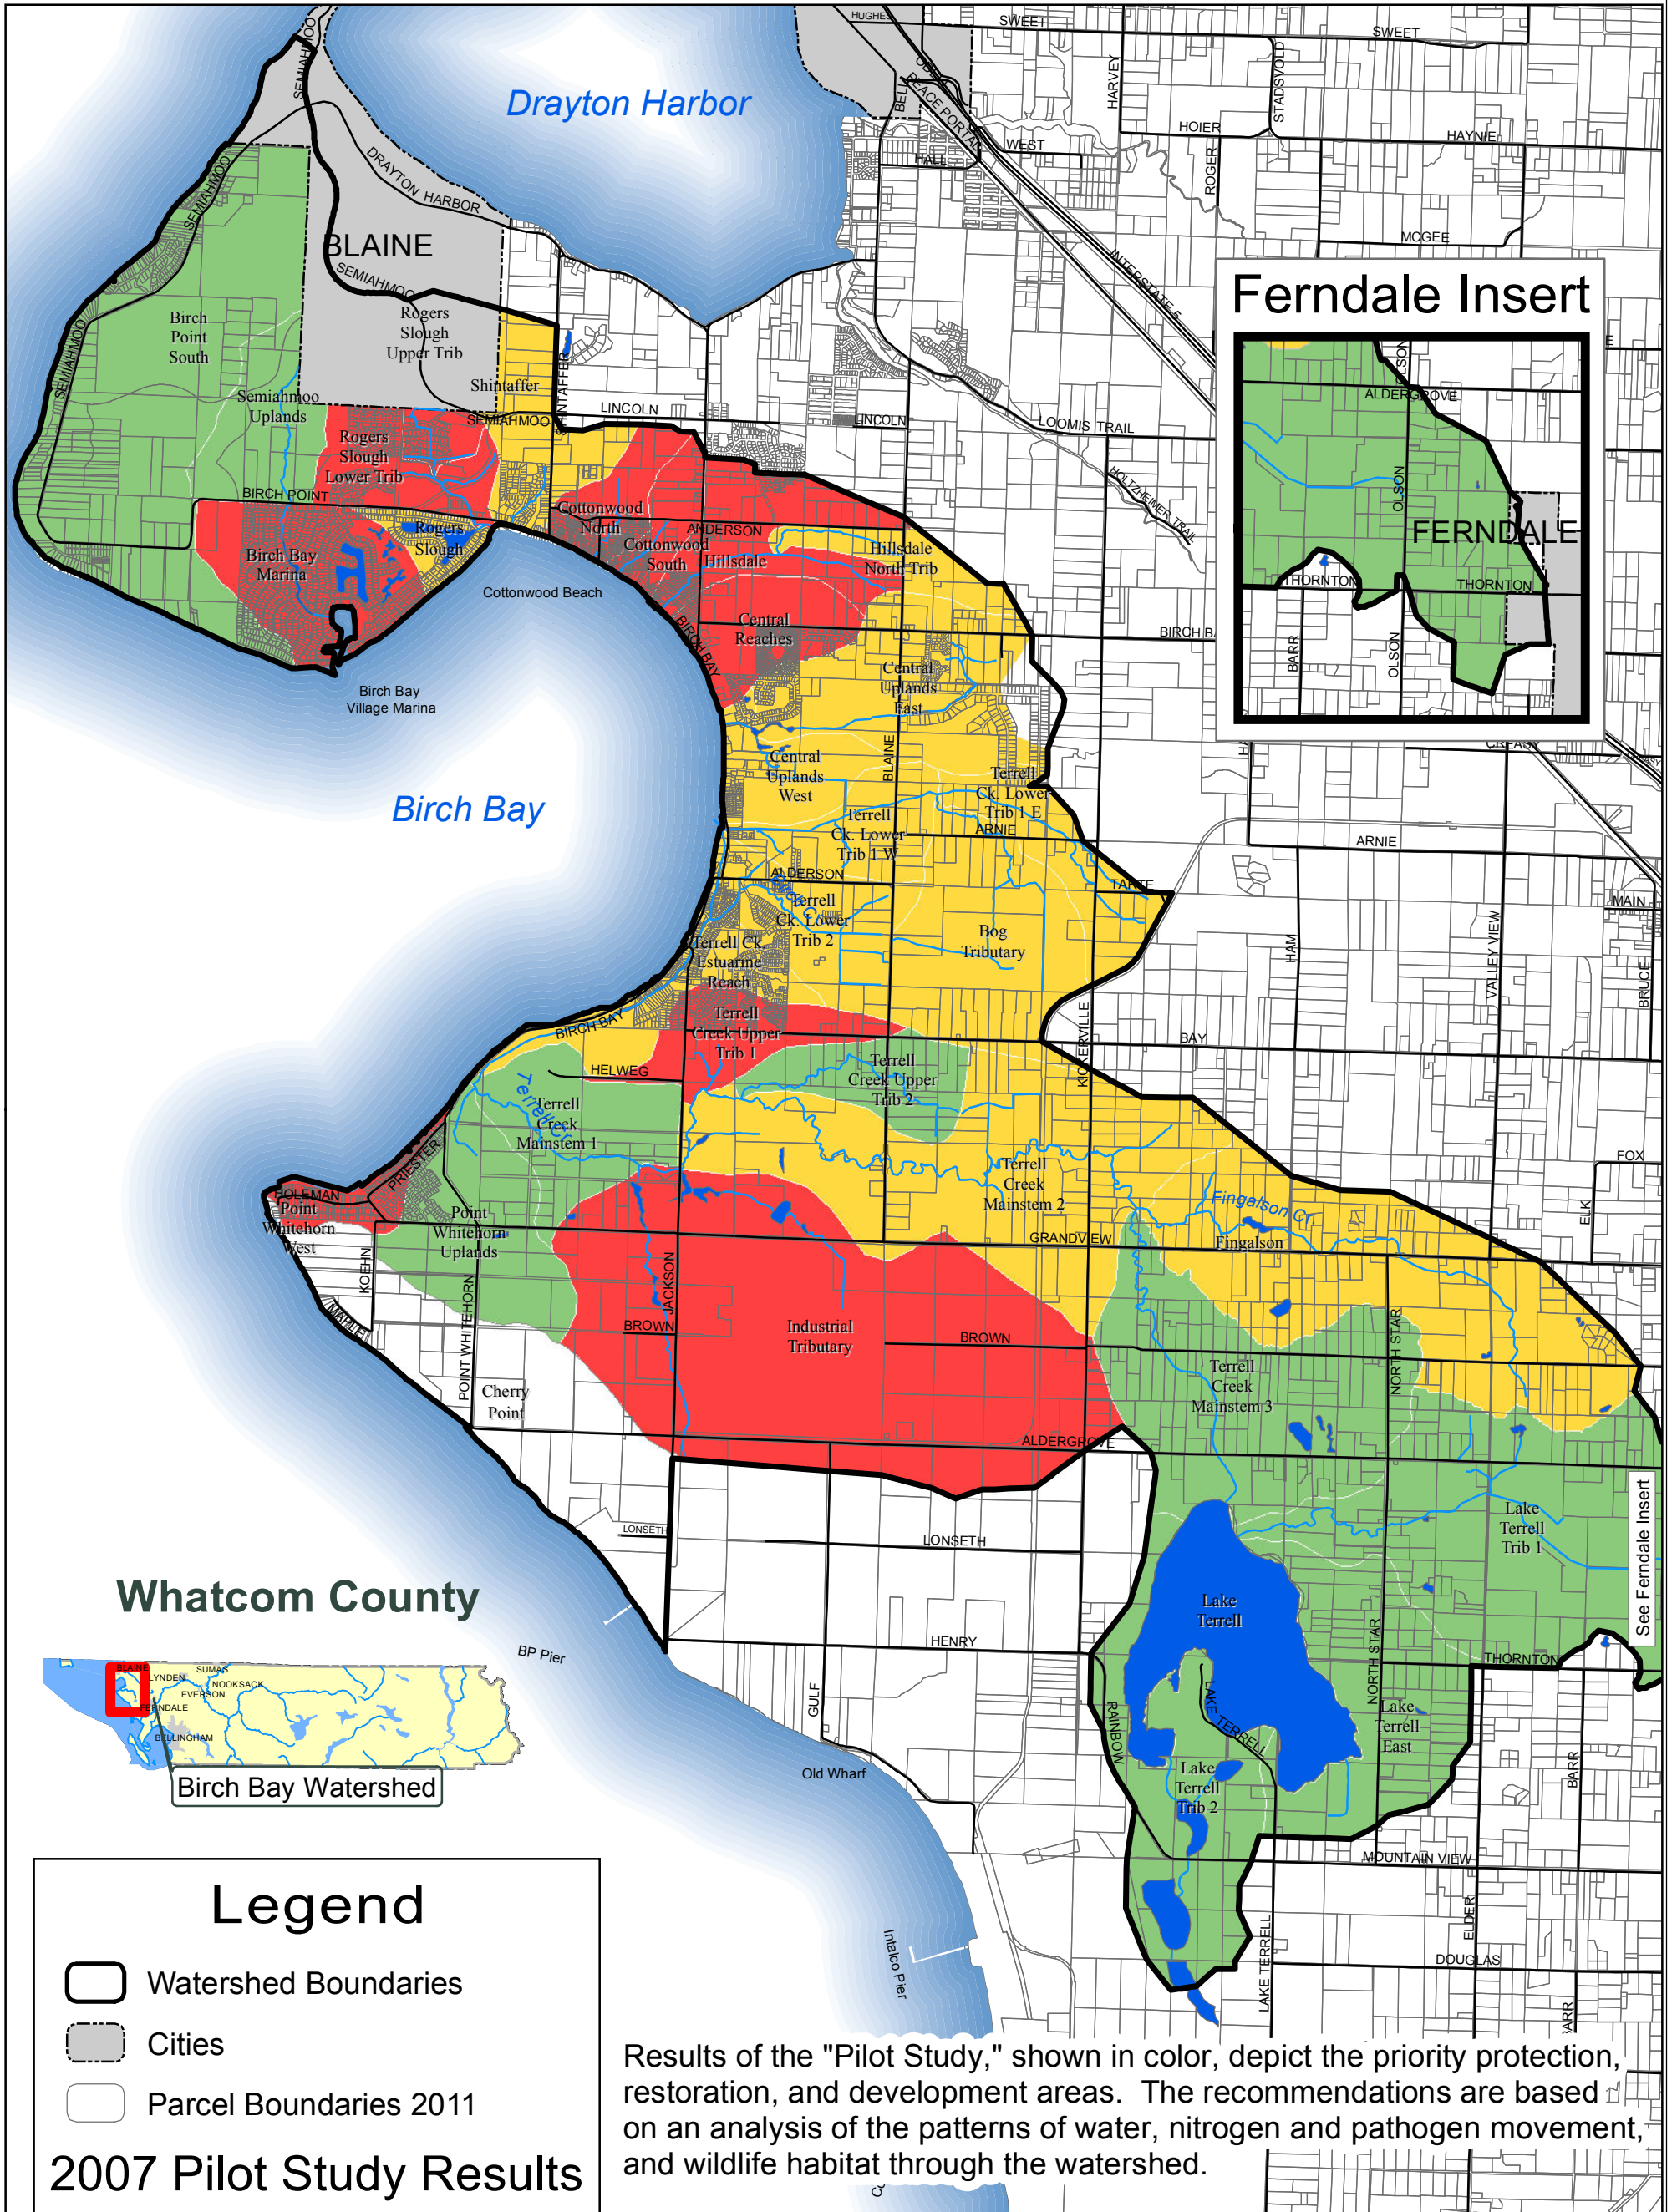

WATERSHED MANAGEMENT RECOMMENDATIONS

See Ferndale Insert

APPENDIX A

Birch Bay Habitat Mitigation Fund