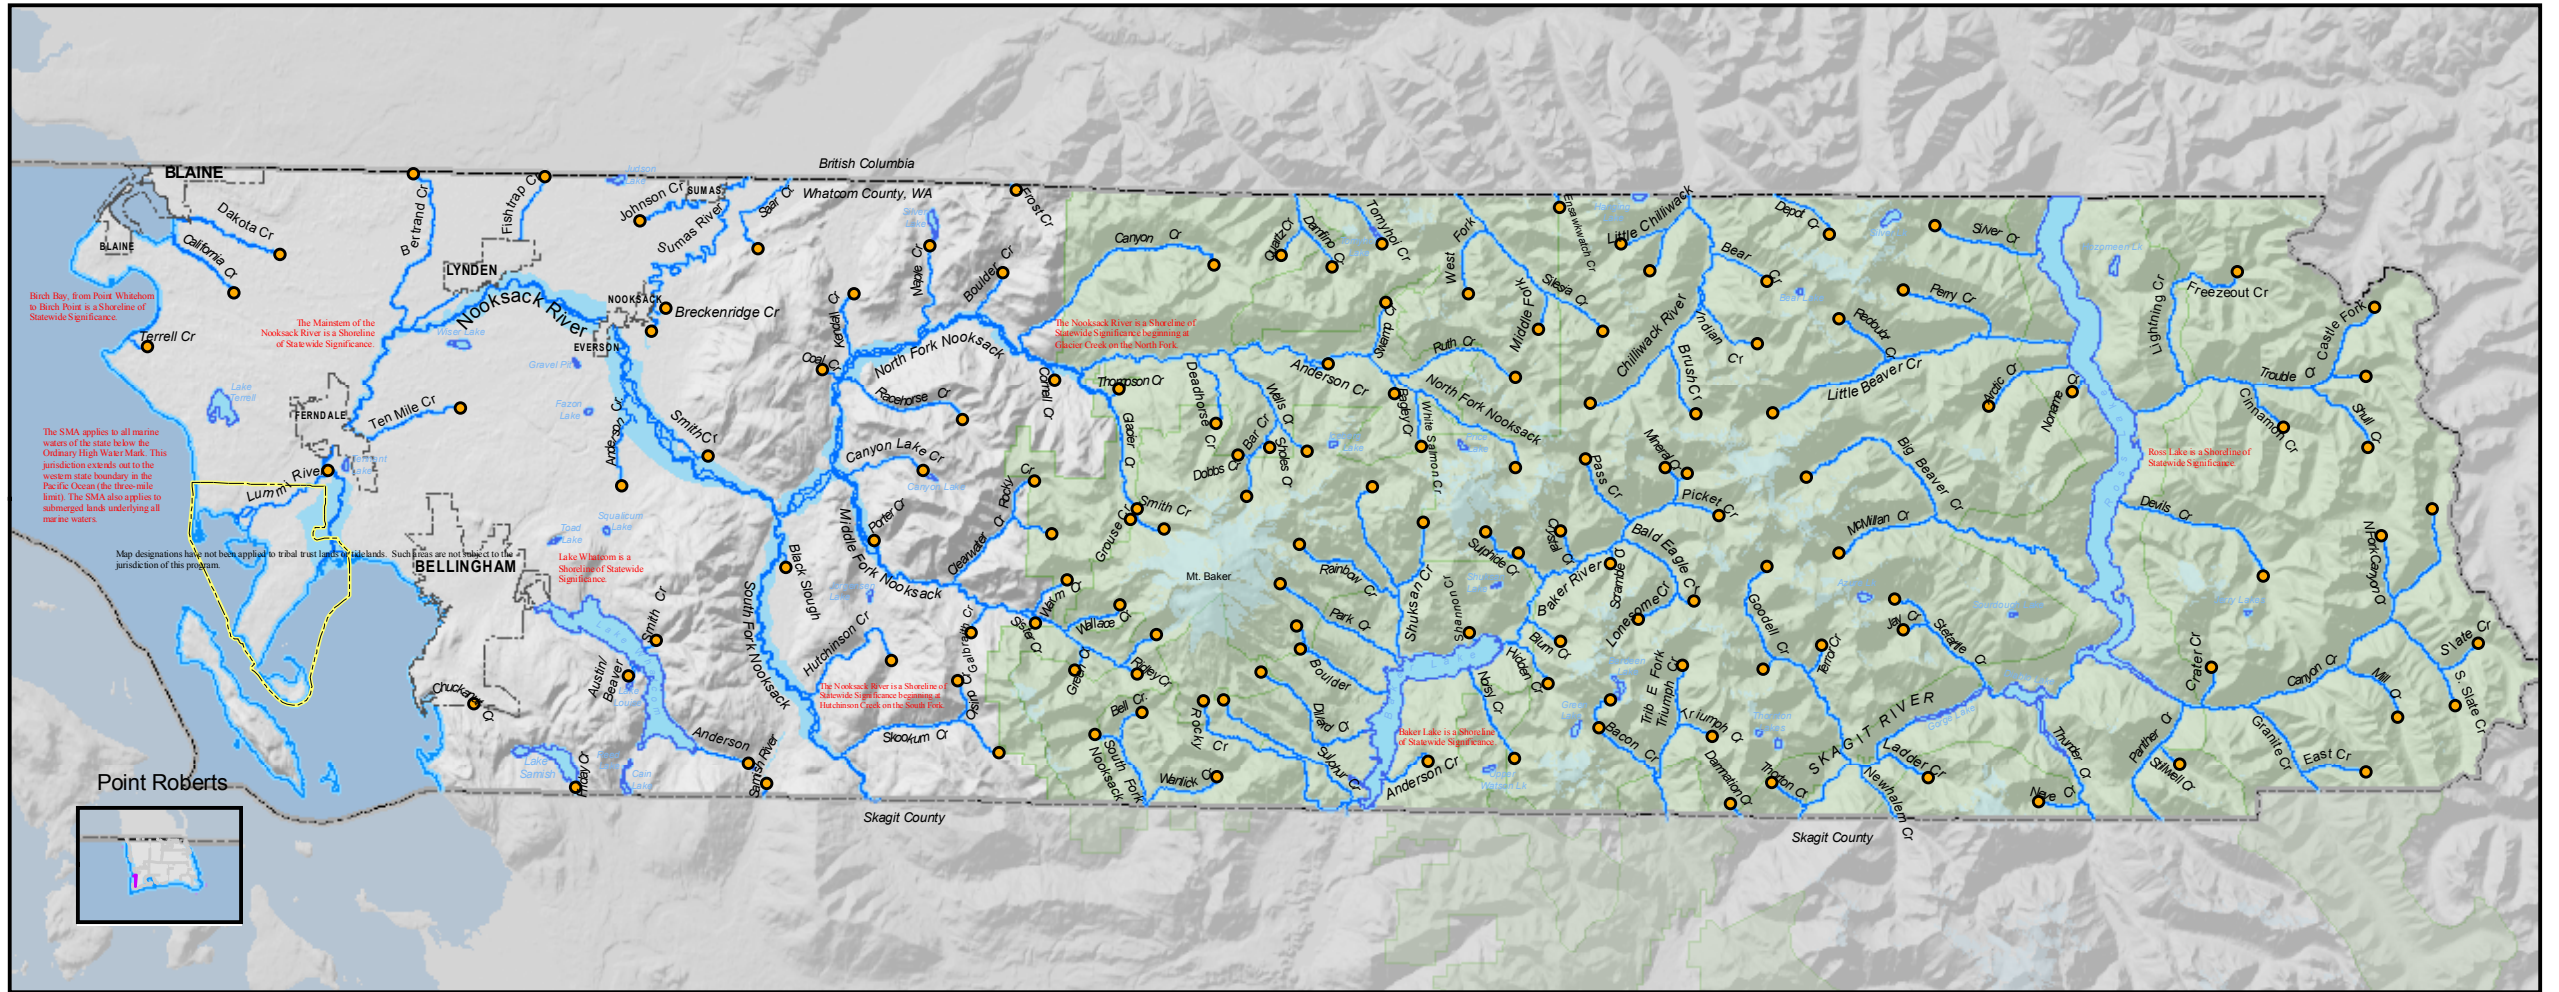

Whatcom County Shoreline Management Program: Shorelines of the State

Shorelines in Whatcom County - Appendix D

- ESTIMATED 20 CFS FLOW
- SHORELINE PROGRAM COASTLINE & STREAMS
- SHORELINE PROGRAM AREAS
- FEDERAL LANDS

Exhibit 3 - A

Shoreline jurisdiction is approximate. Data have not been formally delineated or surveyed and are intended for planning purposes only. Additional site-specific evaluation may be needed to verify information depicted on this map. Shoreline associated wetlands are not shown on this map.

P. GILL MARCH 2007

USE OF THIS WHATCOM COUNTY MAP IMPLIES THE USER'S AGREEMENT WITH THE FOLLOWING STATEMENT:
Whatcom County disclaims any warranty of merchantability or warranty of fitness of this map for any particular purpose, either express or implied. No representation or warranty is made concerning the accuracy, currency, completeness or quality of data depicted on this map. Any user of this map assumes all responsibility for use thereof, and further agrees to hold Whatcom County harmless from and against any damage, loss, or liability arising from any use of this map.