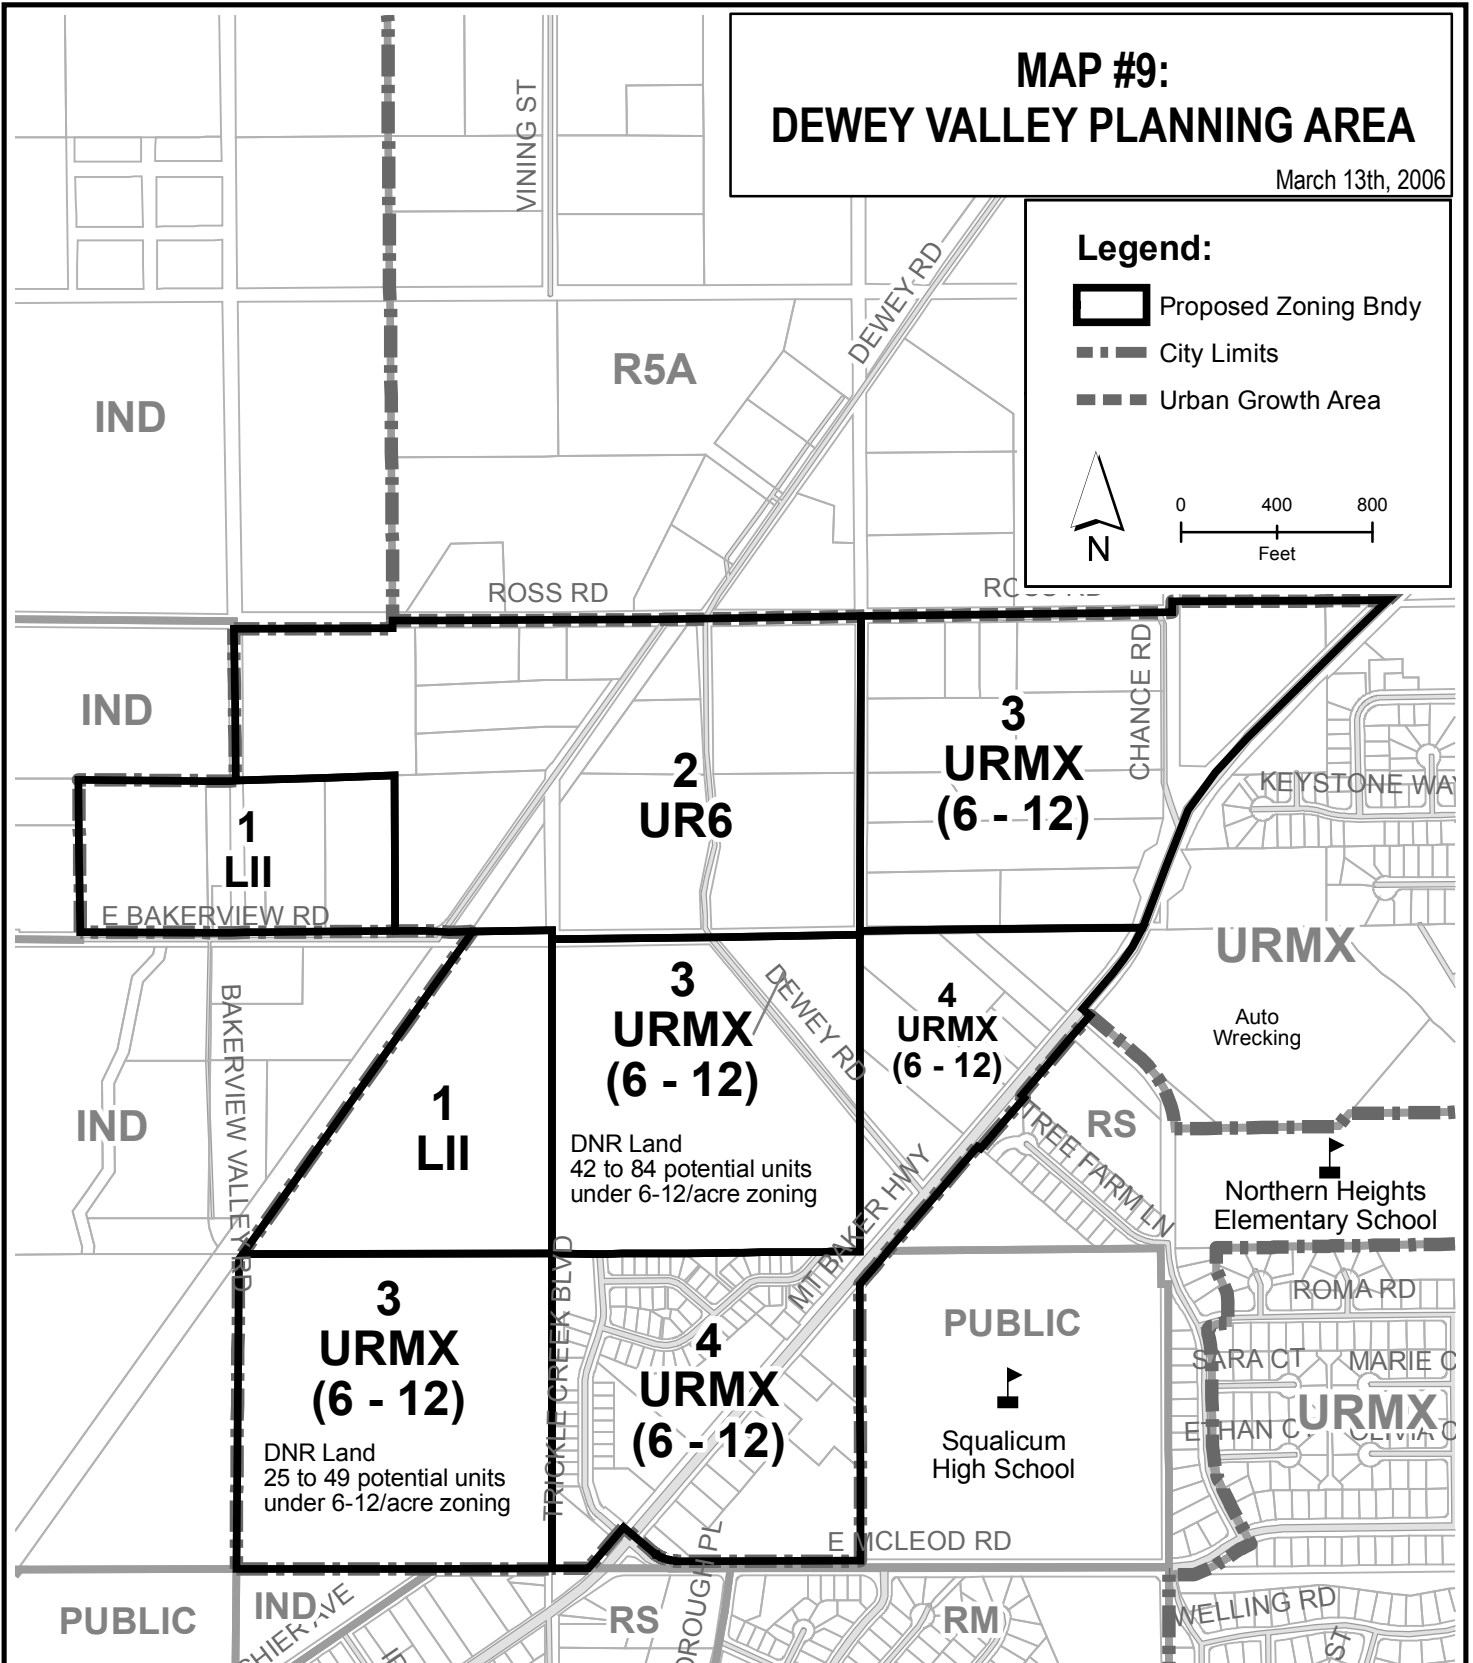

MAP #9: DEWEY VALLEY PLANNING AREA

March 13th, 2006

Legend:

 Proposed Zoning Bndy

 City Limits

 Urban Growth Area

Area Number	Total Acres	Existing Zoning Designation	Proposed Zoning Designation	Proposed Housing Units Per Acre	Proposed Lot Size (square feet per housing unit)	Existing Housing Units	New Housing Units Accommodated		Total Existing & Minimum New Housing Units
							Min Units	Max Units	
1	19.2	LII	LII			4	0	0	4
2	68.3	UR4	UR6	6	7,260	13	47	47	60
3	48.0	UR4	URMX	6 - 12	7260 - 3630	6	122	248	128
4	59.1	URMX	URMX	6 - 12	7260 - 3630	18	34	71	52
Totals	195					41	203	366	244