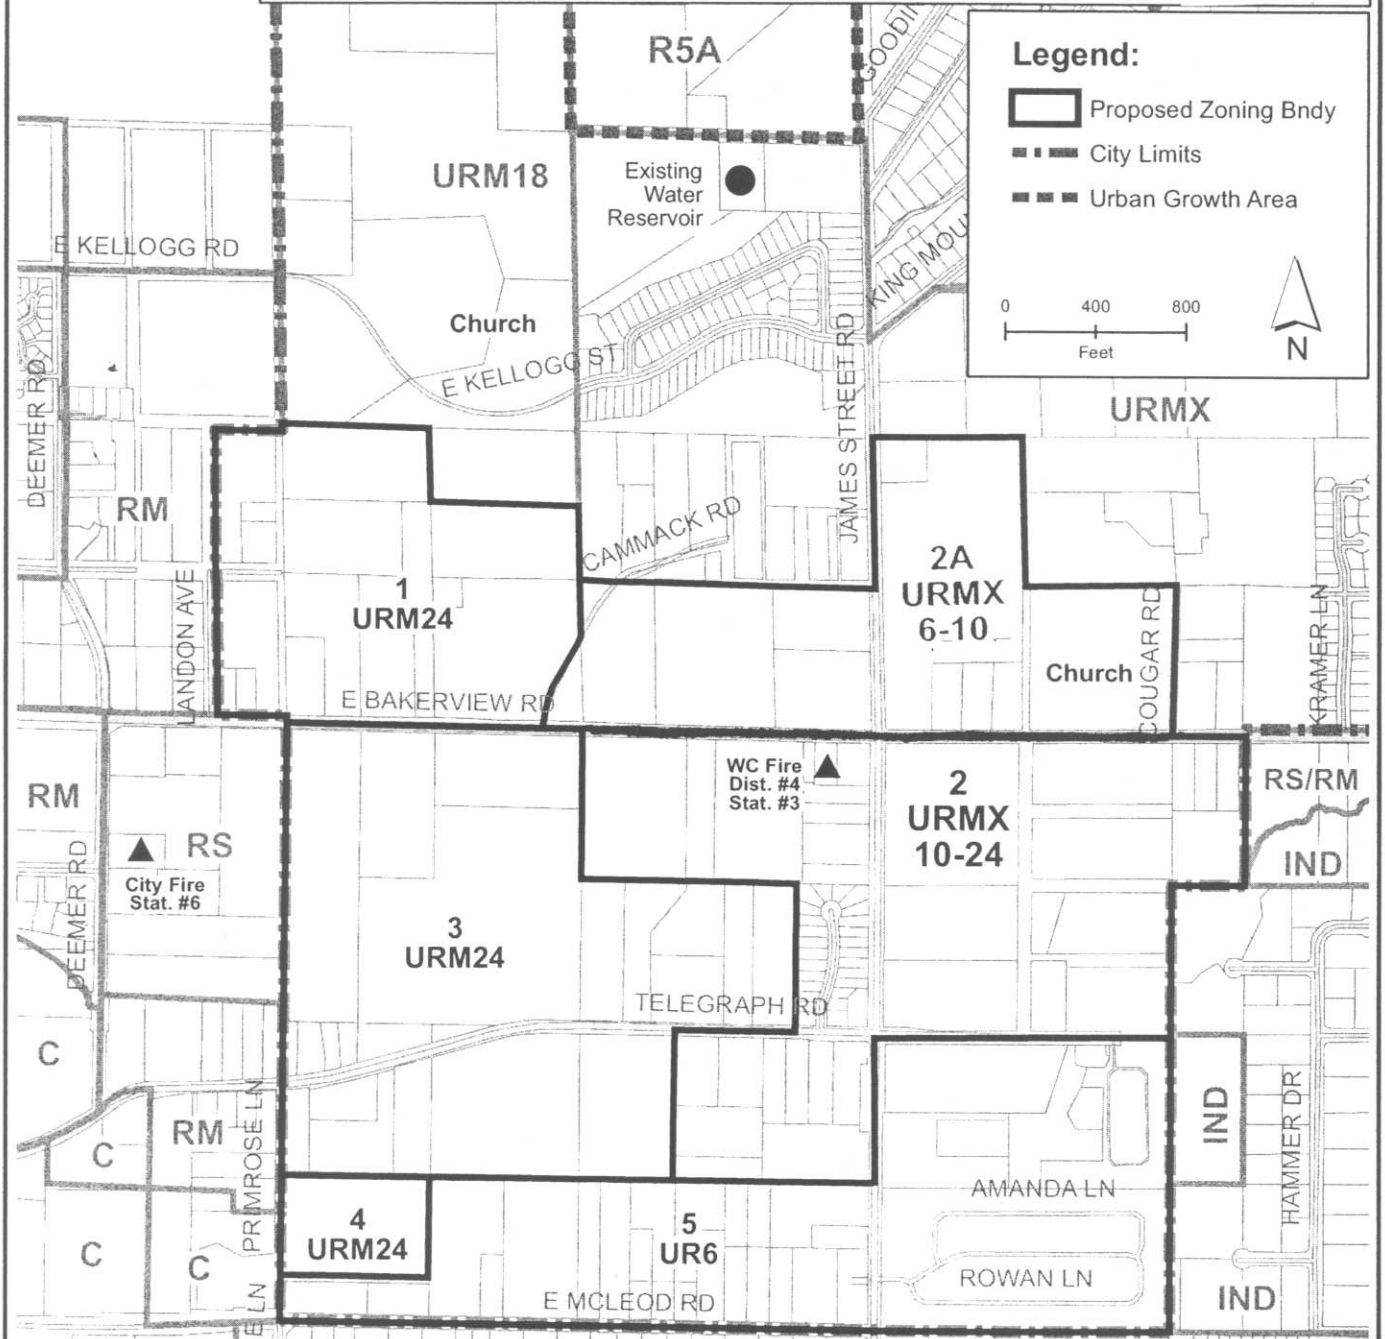

WHATCOM COUNTY PLANNING COMMISSION'S FINAL UGA ZONING RECOMMENDATION-DECEMBER 14, 2006

MAP #8: EAST BAKERVIEW/JAMES/TELEGRAPH PLANNING AREA

Map Number	Area Number	Total Acres	Existing Zoning Designation	Proposed Zoning Designation	Proposed Housing Units Per Acre	Proposed Lot Size (square feet per housing unit)	Existing Housing Units	New Housing Units Accommodated		Total Existing & Minimum New Housing Units
								Min Units	Max Units	
8	1	42	URMX	URM-24	24	4356 - 1815	12	153	367	165
	2	85	URMX	URMX	10 - 24	4356 - 1815	49	194	465	243
	2A	49	URMX	URMX	6-10	7260 - 4356	8	51	85	59
	3	81	URM-24 prov	URM-24	24	4356 - 1815	16	196	470	212
	4	7	URMX	URM-24	24	4356 - 1815	1	21	50	22
	5	69	URMX	URM-6	6	7,260	159	32	32	191
Totals		333					245	647	1,469	892