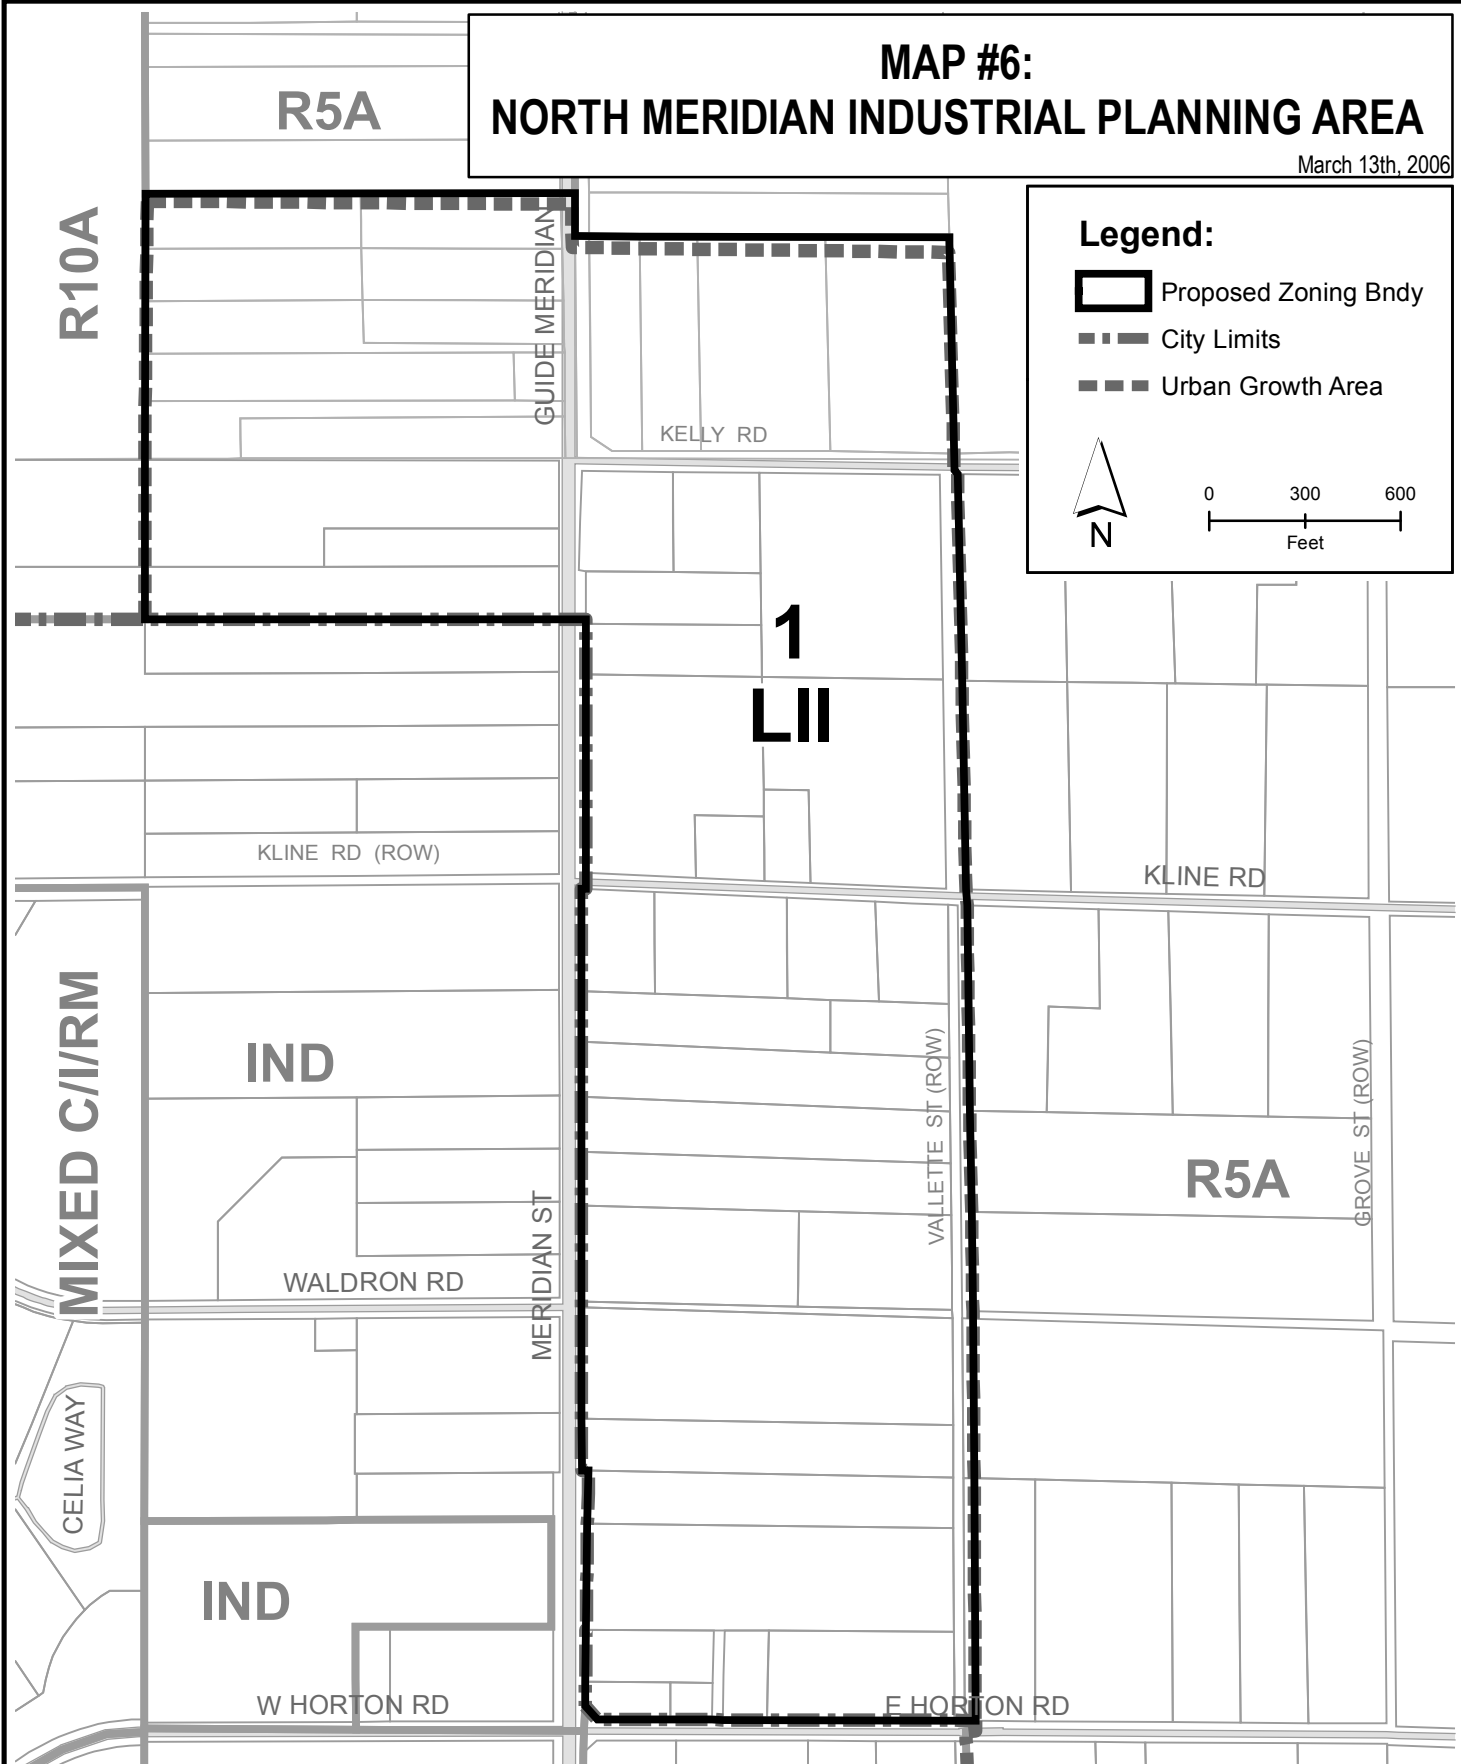

# MAP #6: NORTH MERIDIAN INDUSTRIAL PLANNING AREA

March 13th, 2006

**Legend:**

- Proposed Zoning Bndy
- City Limits
- Urban Growth Area

Area Number	Total Acres	Existing Zoning Designation	Proposed Zoning Designation	Proposed Housing Units Per Acre	Proposed Lot Size (square feet per housing unit)	Existing Housing Units	New Housing Units Accommodated		Total Existing & Minimum New Housing Units
							Min Units	Max Units	
1	166.7	LII	LII			12	0	0	12