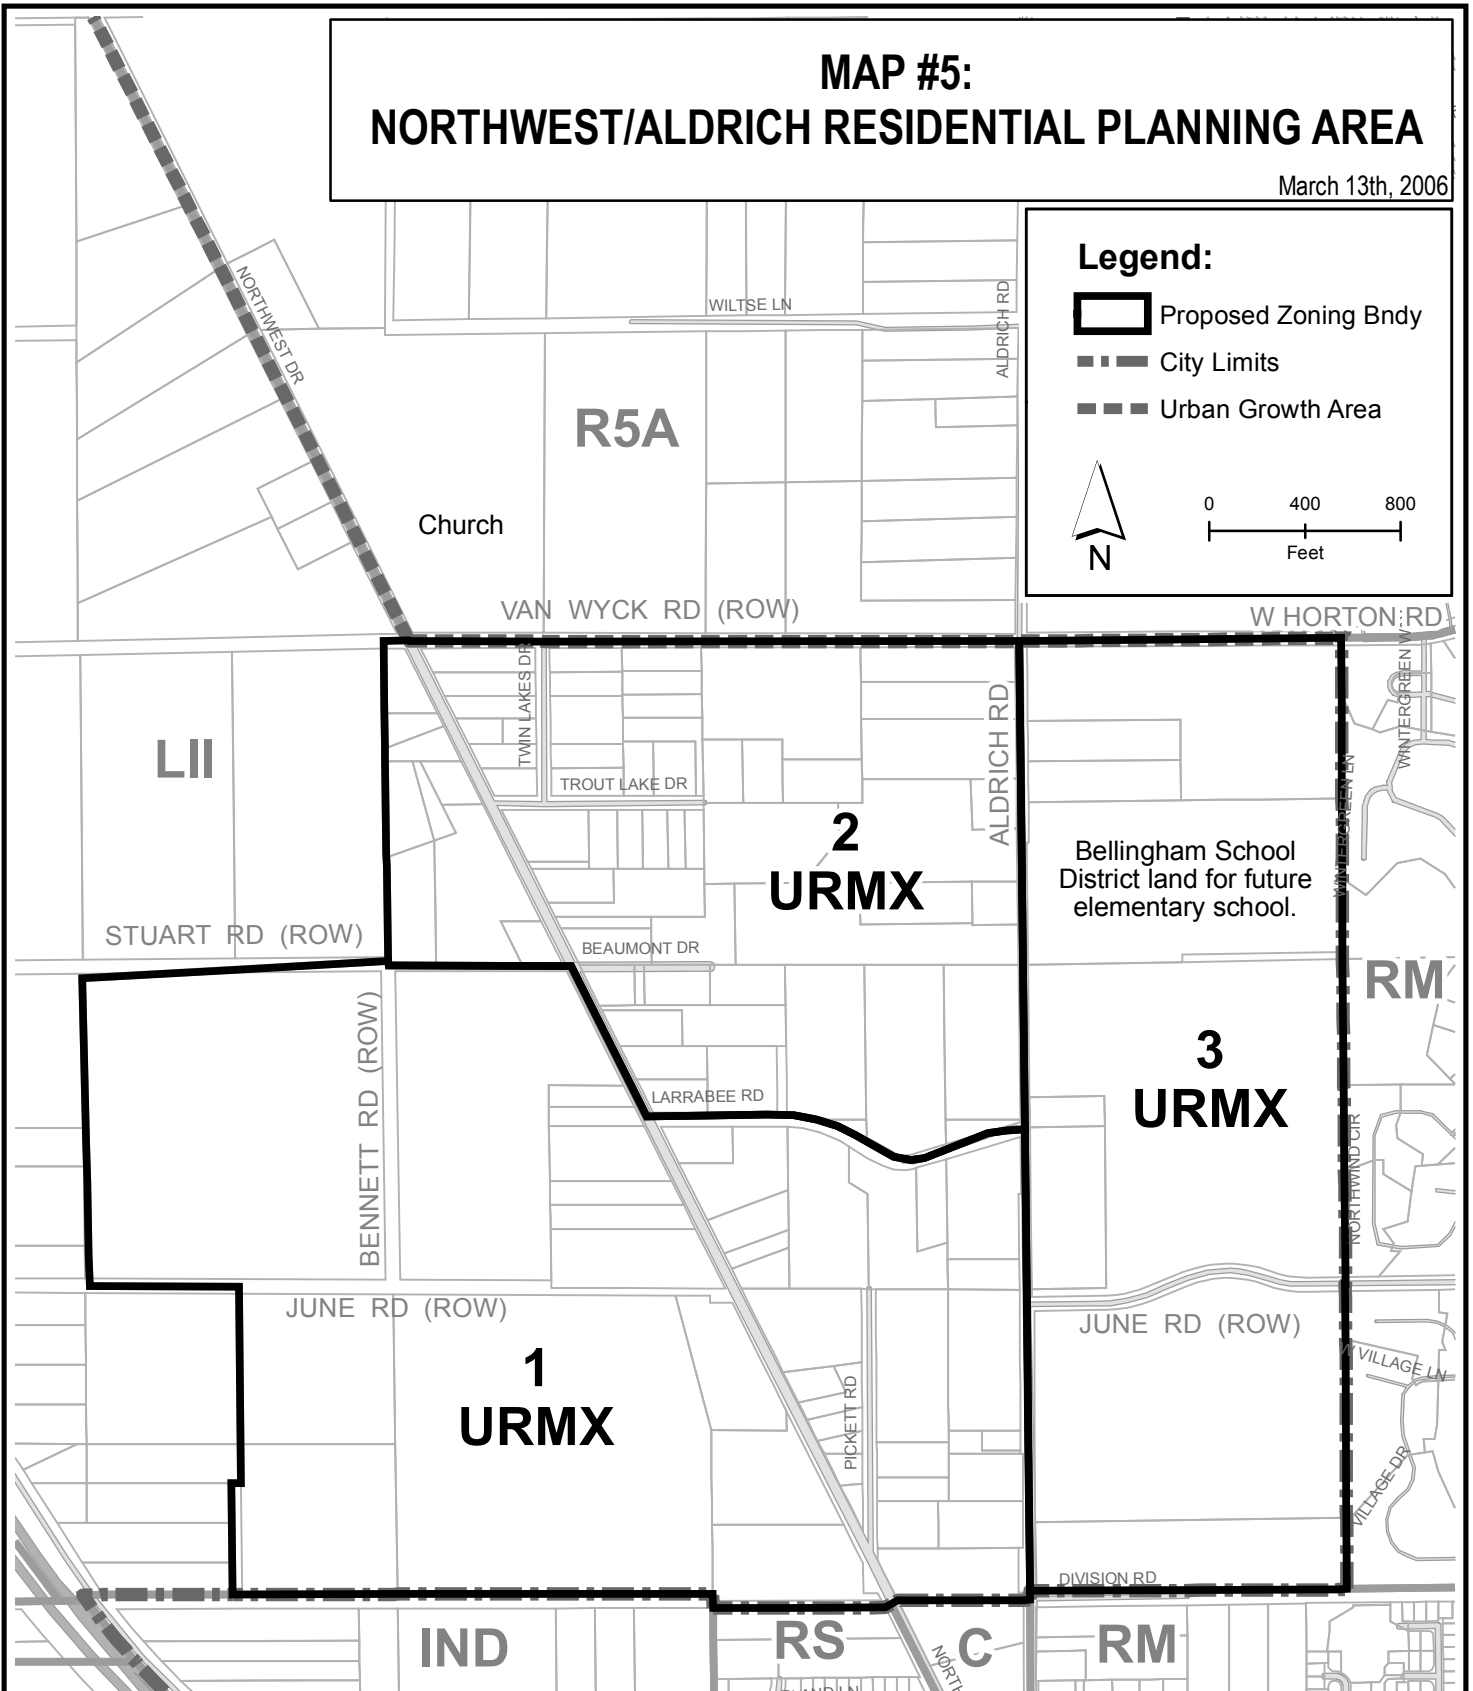

MAP #5: NORTHWEST/ALDRICH RESIDENTIAL PLANNING AREA

March 13th, 2006

Legend:

-  Proposed Zoning Bndy
-  City Limits
-  Urban Growth Area

Area Number	Total Acres	Existing Zoning Designation	Proposed Zoning Designation	Proposed Housing Units Per Acre	Proposed Lot Size (square feet per housing unit)	Existing Housing Units	New Housing Units Accommodated		Total Existing & Minimum New Housing Units
							Min Units	Max Units	
1	190.9	URMX	URMX	6 - 10	7260 - 4356	30	68	115	98
2	109.1	URMX	URMX	6 - 10	7260 - 4356	55	68	116	123
3	120.9	URMX	URMX	6 - 10	7260 - 4356	2	87	145	89
Totals	421					87	223	376	310