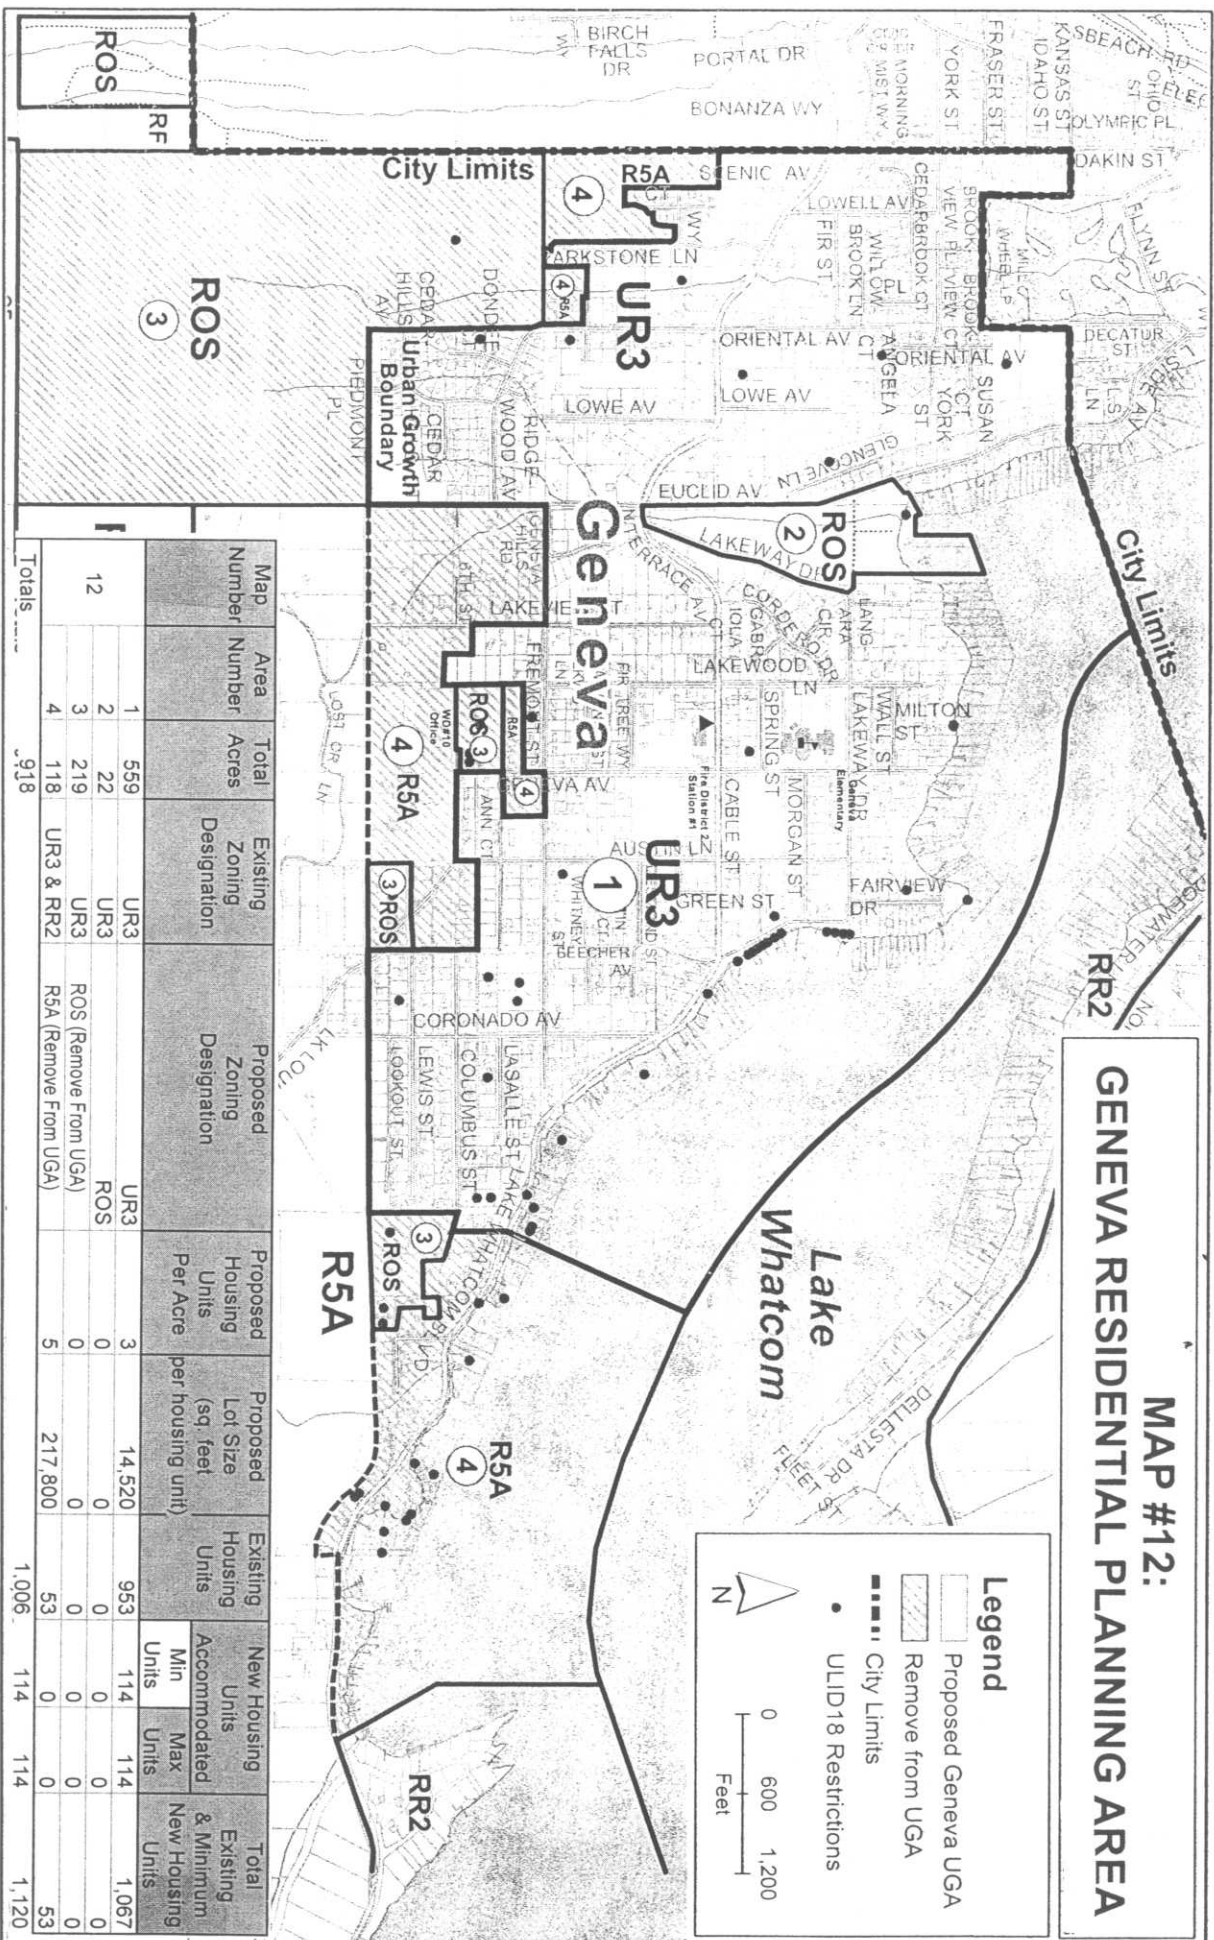

WHATCOM COUNTY PLANNING COMMISSION'S FINAL UGA ZONING
RECOMMENDATION-DECEMBER 14, 2006

MAP #12:
GENEVA RESIDENTIAL PLANNING AREA

Map Number	Area Number	Total Acres	Existing Zoning Designation	Proposed Zoning Designation	Proposed Housing Units Per Acre	Proposed Lot Size (sq. feet per housing unit)	Existing Housing Units	New Housing Units Accommodated		Total Existing & Minimum New Housing Units
								Min	Max	
1	559	559	UR3	UR3	3	14,520	953	114	114	1,067
2	22	22	UR3	UR3	0	0	0	0	0	0
3	219	219	UR3	ROS (Remove From UGA)	0	0	0	0	0	0
4	118	118	UR3 & RR2	R5A (Remove From UGA)	5	217,800	53	0	0	53
Totals							1,006	114	114	1,120