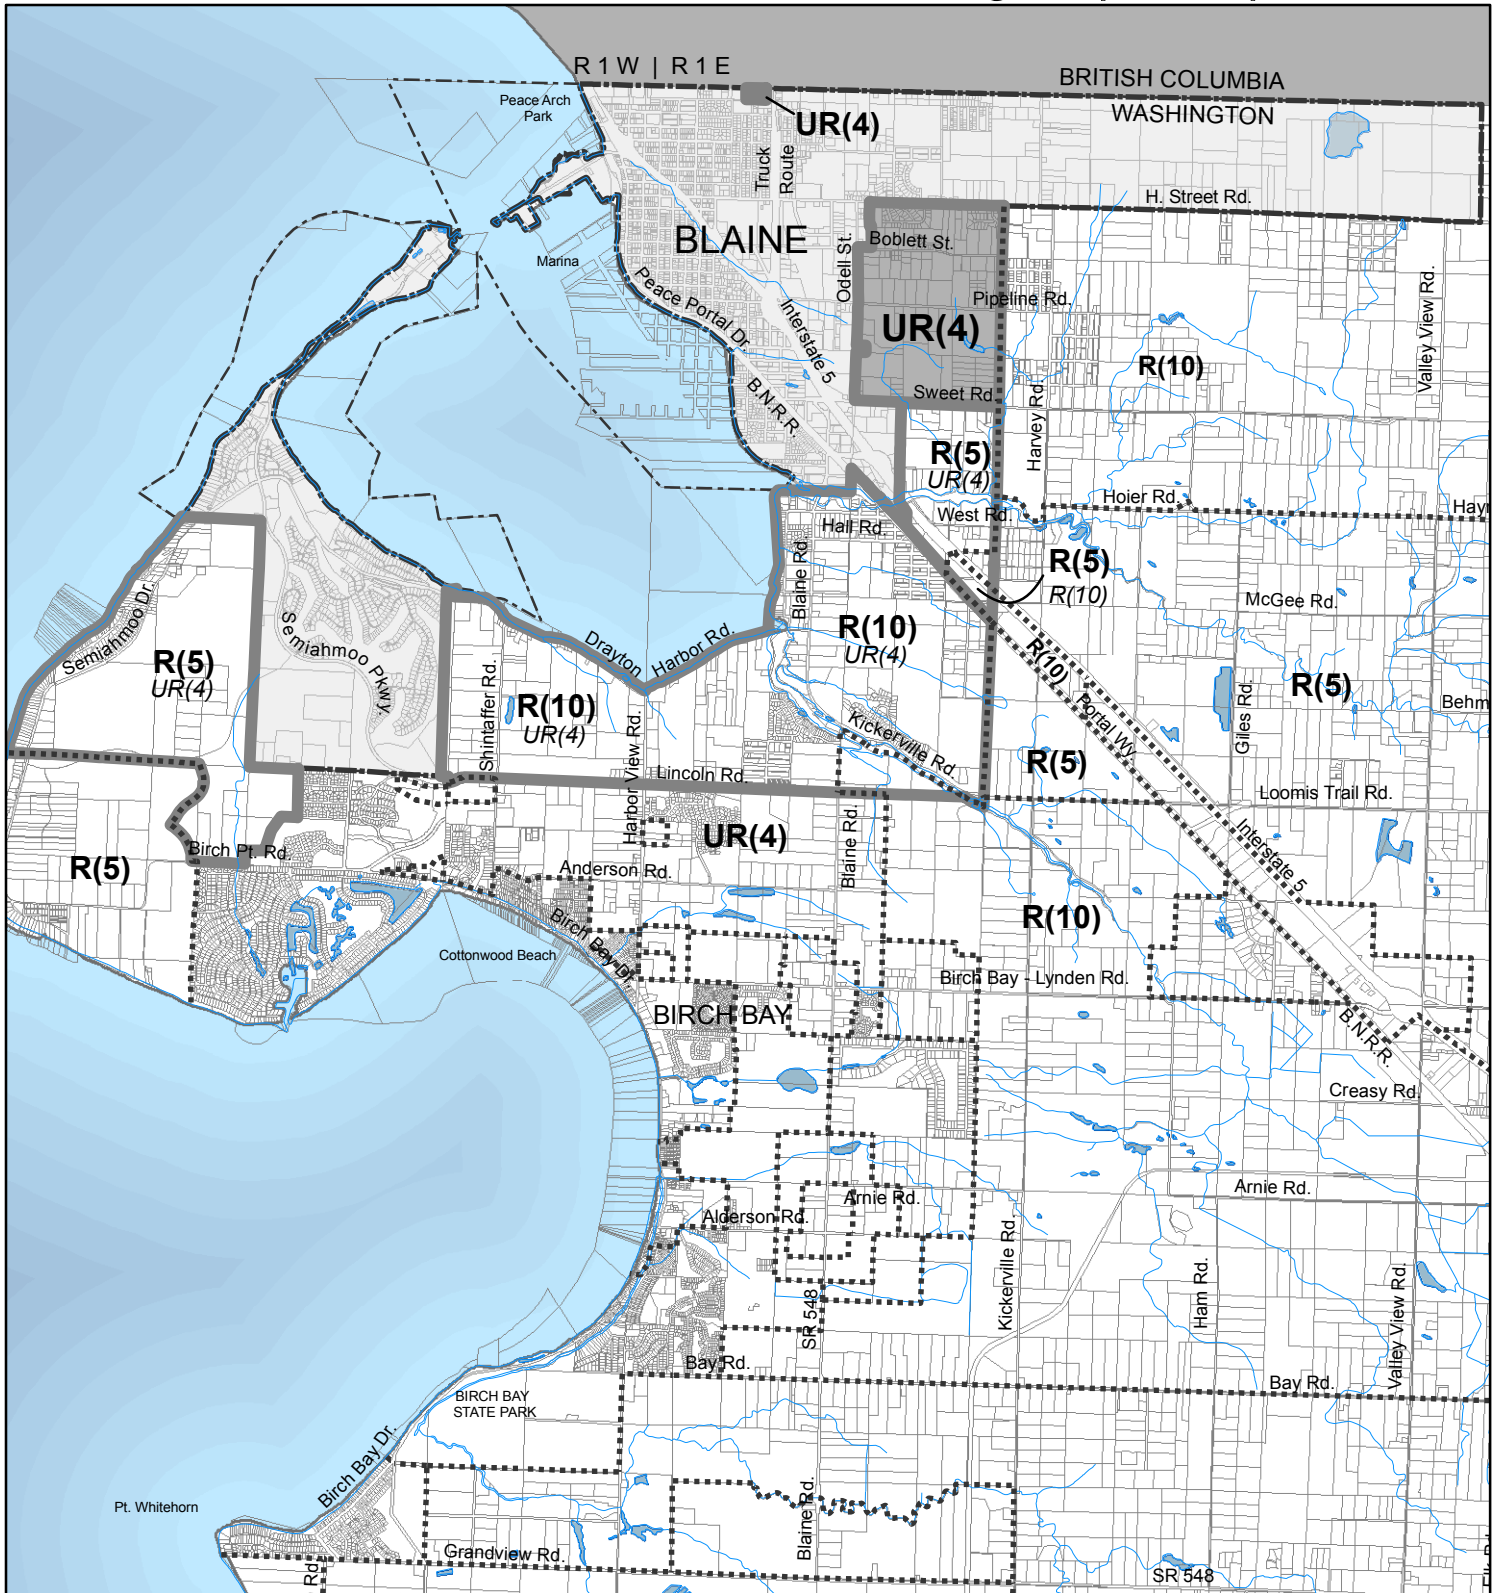

Official Zoning Map - Map UGA 2-a

Blaine UGA & Surrounding Area

Title 20 Zoning Designations

Existing Zoning Boundary

Proposed Zoning Boundary

Proposed Zoning Designations in bold.

Existing Zoning Designations, when changing, in *italics*.

All areas within UGA boundary not shown as Long-Term Planning Area are considered Short-Term Planning Areas.

Proposed UGA Boundary

August 2009

USE OF WHATCOM COUNTY'S GIS DATA IMPLIES THE USER'S AGREEMENT WITH THE FOLLOWING STATEMENT: