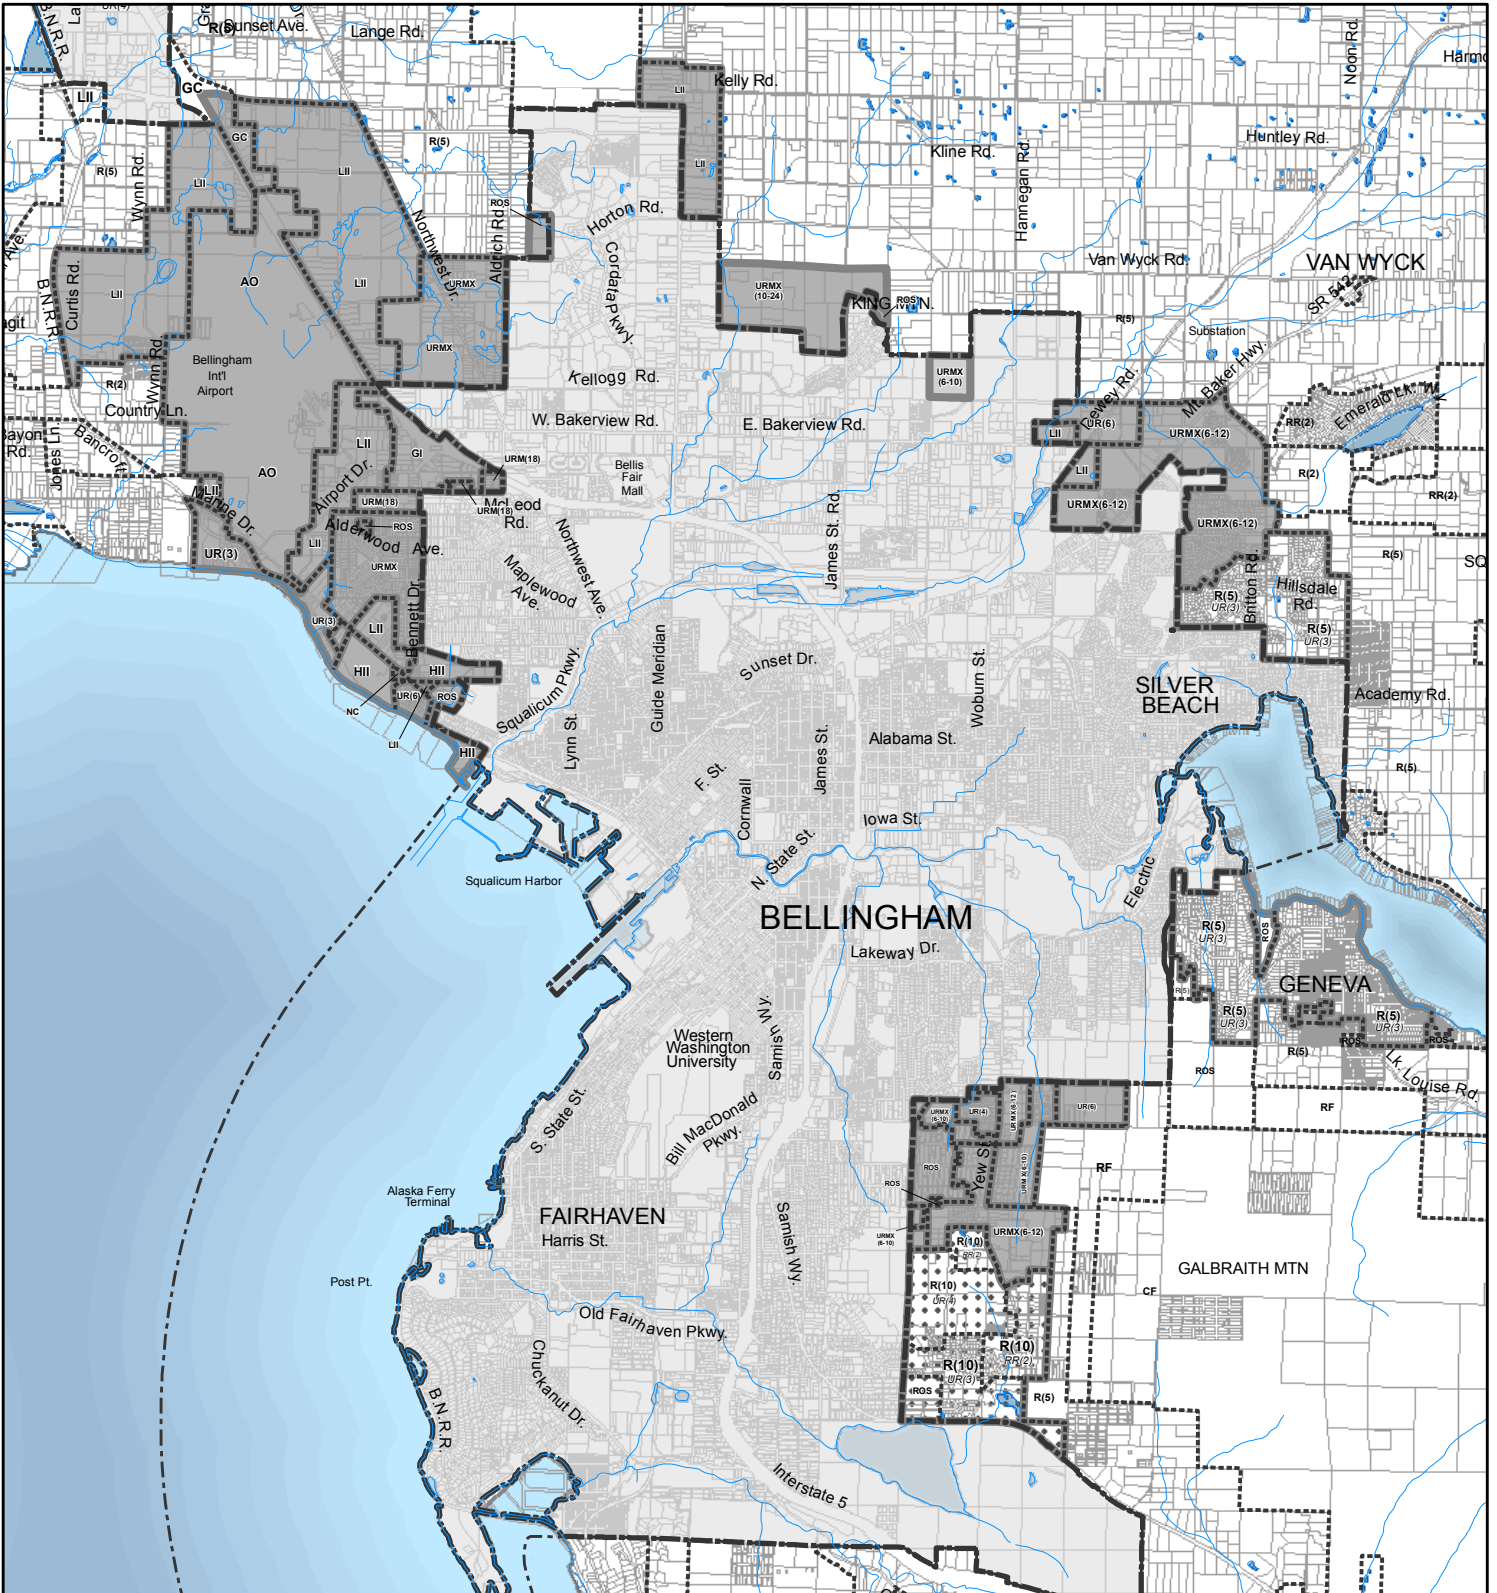

Official Zoning Map - Map UGA 1-a

Bellingham UGA & Surrounding Area

Title 20 Zoning Designations

- Existing Zoning Boundary
- Proposed Zoning Boundary
- Proposed UGA Boundary
- Proposed Urban Reserve

Proposed Zoning Designations in bold.
Existing Zoning Designations, *when changing,* in italics.

All areas within Bellingham's UGA are considered Short-Term Planning Areas.

August 2009

USE OF WHATCOM COUNTY'S GIS DATA IMPLIES THE USER'S AGREEMENT WITH THE FOLLOWING STATEMENT: