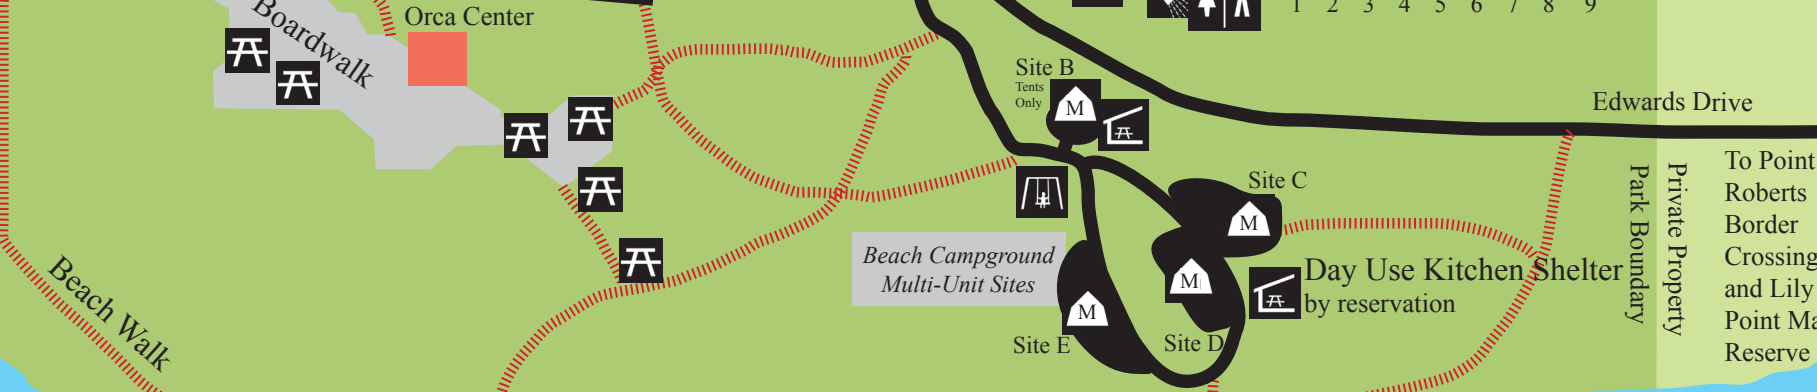

Lighthouse Marine Park

To Monument Park
Marine Drive

Edwards Drive

To Point Roberts Border Crossing and Lily Point Marine Reserve

Private Property

Park Boundary

Salish Sea

Key

- Parking
- Standard Campsites
- Multi-Unit Sites
- Kitchen Shelter
- Picnic Area
- Playground
- Restrooms
- Showers
- Boat Launch