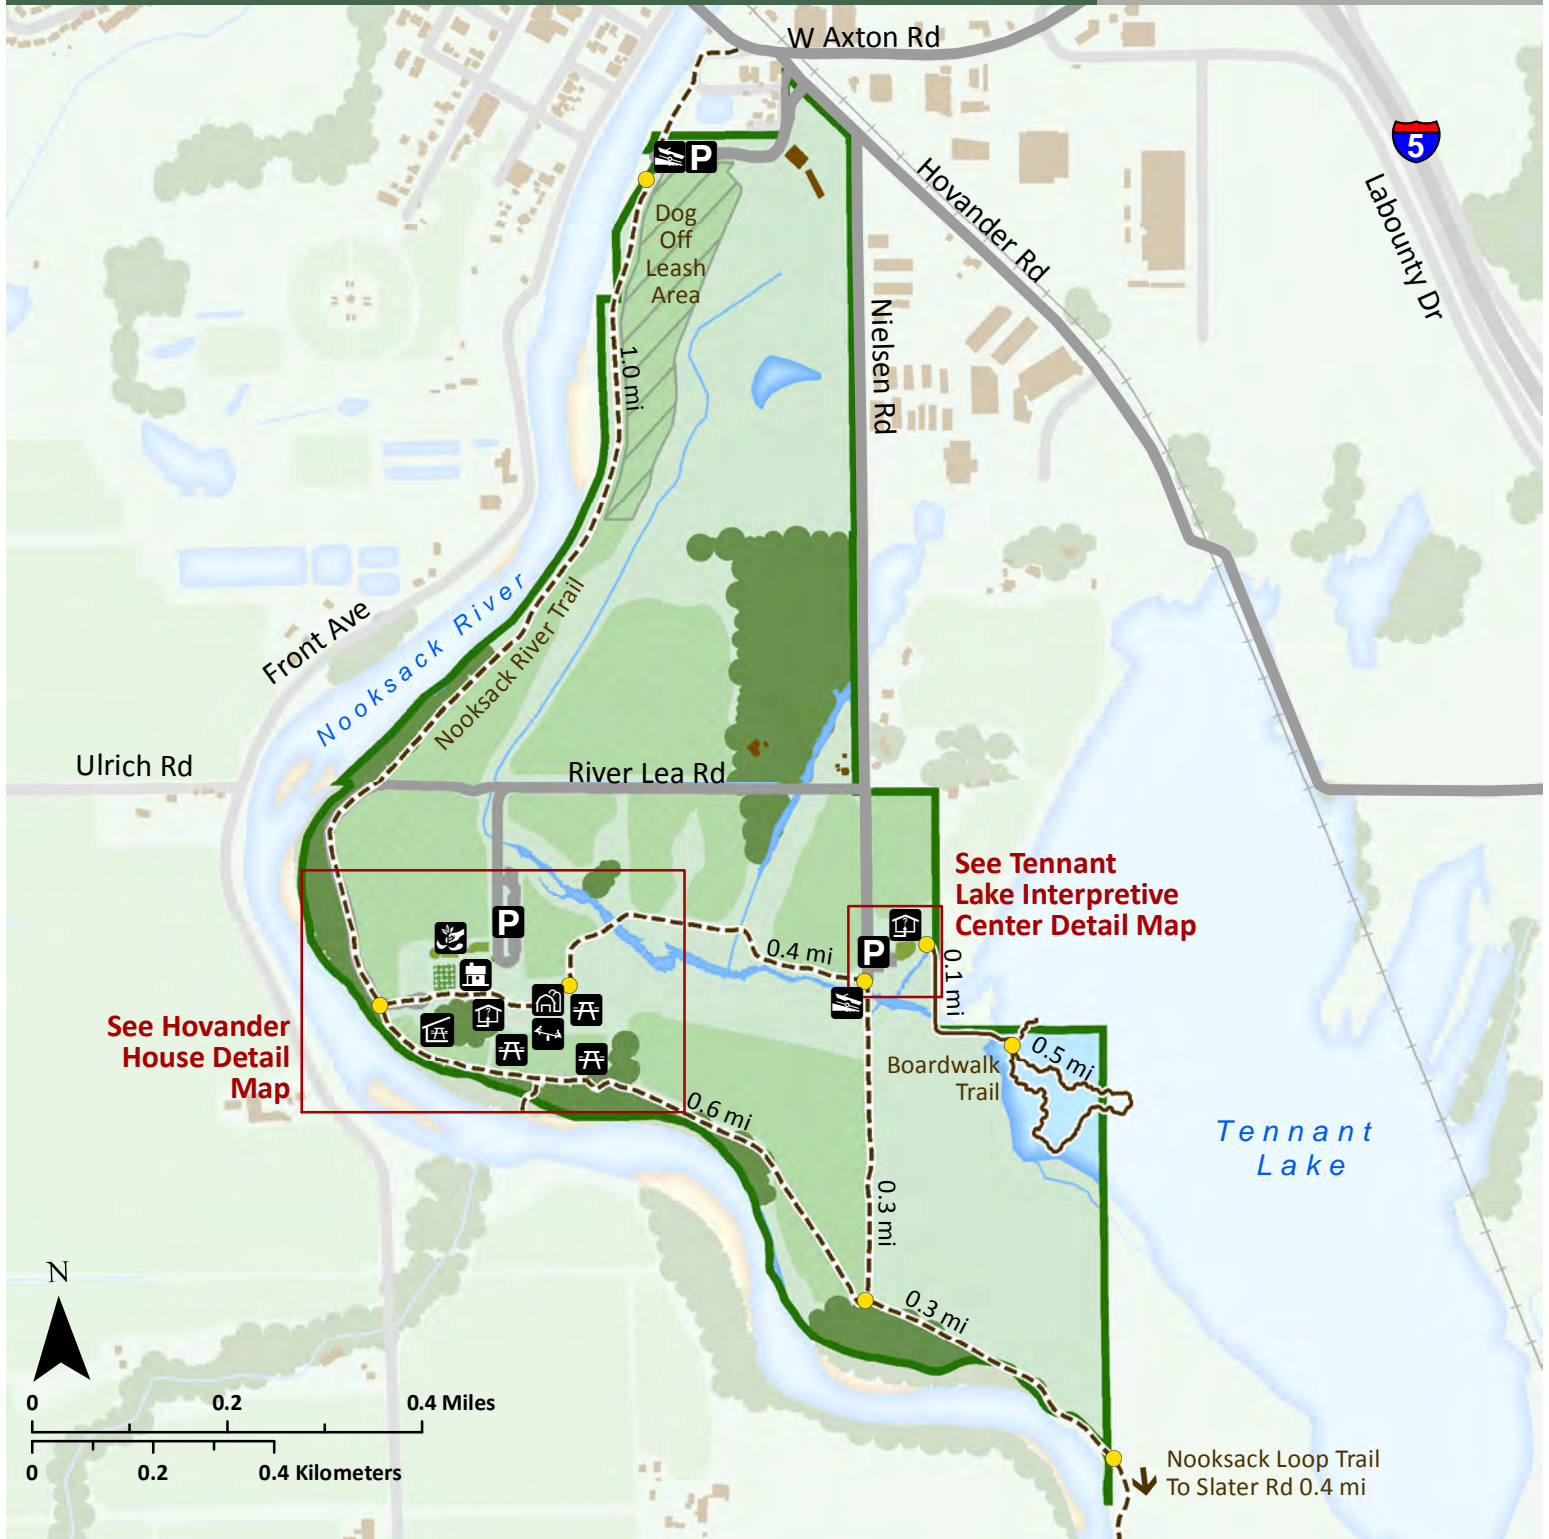

Hovander Homestead Park

Whatcom County
Parks & Recreation

- | | | |
|-------------------|----------------|----------------------------|
| Parking | Picnic Area | Animal Contact Area |
| Historic Building | Picnic Shelter | Park Boundary |
| Restroom | Information | Trail - Hike/Bike |
| Scenic Overlook | Garden | Trail - Hike Only, No Pets |
| Playground | Boat Launch | 0.3 mi Trail Mileage |
| | | Road |

Note to map users: Mobile maps approximate your location and may be inoperable at any time on any device. There are no warranties to accompany this material. Use at your own risk.

Scan for mobile map and to learn more

(360) 778-5850
WWW.WHATCOMCOUNTY.US/PARKS

Hovander House Detail

Whatcom County Parks & Recreation

Tennant Lake Interpretive Center Detail

- | | |
|-------------------|----------------------------|
| Parking | ADA Parking |
| Historic Building | Picnic Area |
| Restroom | Picnic Shelter |
| Scenic Overlook | Information |
| Playground | Garden |
| Boat Launch | Trail - Hike/Bike |
| Building | Trail - Hike Only, No Pets |
| Garden | Road/Walkway |
| Forest | Park Boundary |
| | Field |